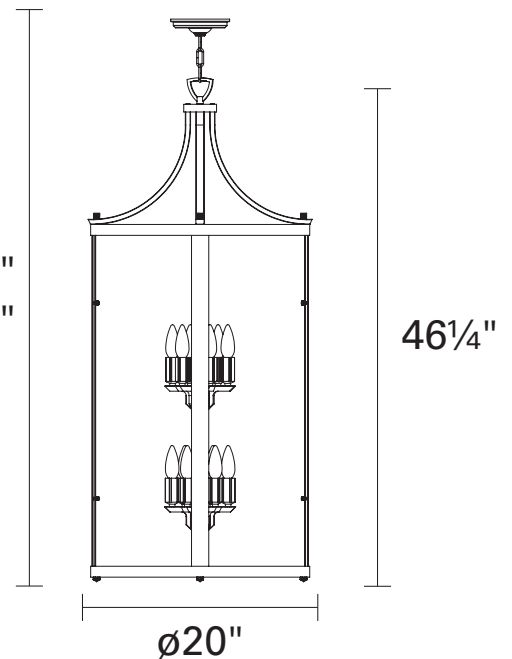

## DIMENSIONS

**Length / Ø:** 20"

**Width:** N/A"

**Height:** 46.25"

**Depth:** N/A"

**Minimum Height:** 47.75"

**Maximum Height:** 87.75"

## PIPE / CHAIN / CORD INFORMATION

**Pipe/Chain Kit Included:** Pipe Kit Available

**Pipe Information:** 40 (15 + 12 + 9 + 4) x 0.5 Inches Pipe Kit

**Chain Information:** N/A

**Wire/Cord Information:** 10 Ft

**Max Sloped Ceiling Angle:** N/A

*\*Conversion 19° to 45° : ASY0101+Finish (2 loops + 1 chain);  
For Additional Cost*

Min 49"  
Max 169"