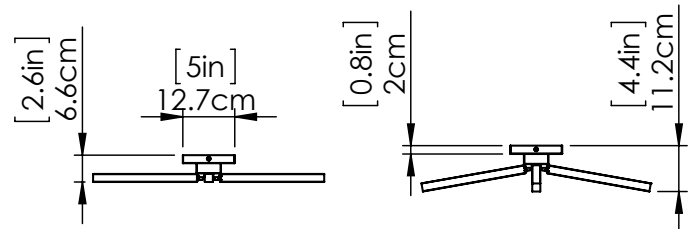

MAUD AC LED

| SEMI-FLUSH MOUNT

SKU | DVP44813

FINISH OPTIONS

Graphite
Brass
Buffed Nickel

DIMENSIONS

Length / Ø: 22.25"
Width: 22"
Height: 3"
Depth: N/A"
Minimum Height: 2.5"
Maximum Height: 3"

INTEGRATED LED INFORMATION

Wattage: 32W
Initial Lumens: 800
Colour Temperature: 3000K
CRI: 90+
Voltage: 120
Dimmable: Yes
Required Dimmer: ELV

PIPE / CHAIN / CORD INFORMATION

Pipe/Chain Kit Included: No
Pipe Information: No Pipe Included
Chain Information: No Chain Included
Wire/Cord Information: 8 Inches
Max Sloped Ceiling Angle: N/A
**Conversion 19° to 45° : ASY0101+Finish (2 loops + 1 chain):
For Additional Cost*