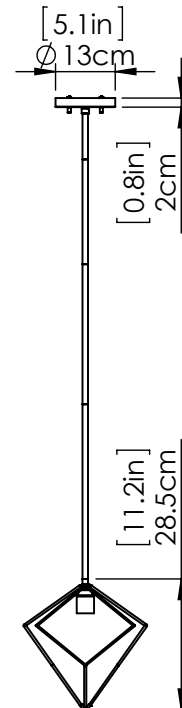

## DIMENSIONS

- Length / Ø:** 10.75"
- Width:** N/A"
- Height:** 11.25"
- Depth:** N/A"
- Minimum Height:** 12.75"
- Maximum Height:** 52.75"

## LAMPING

- Number of Sockets:** 1
- Wattage of Individual Socket:** 70W
- Socket Type:** Medium Base (E26)
- Socket Orientation:** Down
- Lamp Confinement:** Fully Open
- Voltage:** 120V
- Dimmable:** Yes
- Bulbs Not Included**

## PIPE / CHAIN / CORD INFORMATION

- Pipe/Chain Kit Included:** Pipe Kit Available
- Pipe Information:** 40 (15 + 12 + 9 + 4) x 0.5 Inches Pipe Kit
- Chain Information:** N/A
- Wire/Cord Information:** 10 Ft
- Max Sloped Ceiling Angle:** Hang-Straight 19 Degrees
- \*Conversion 19° to 45° : ASY0101+Finish (2 loops + 1 chain); For Additional Cost*