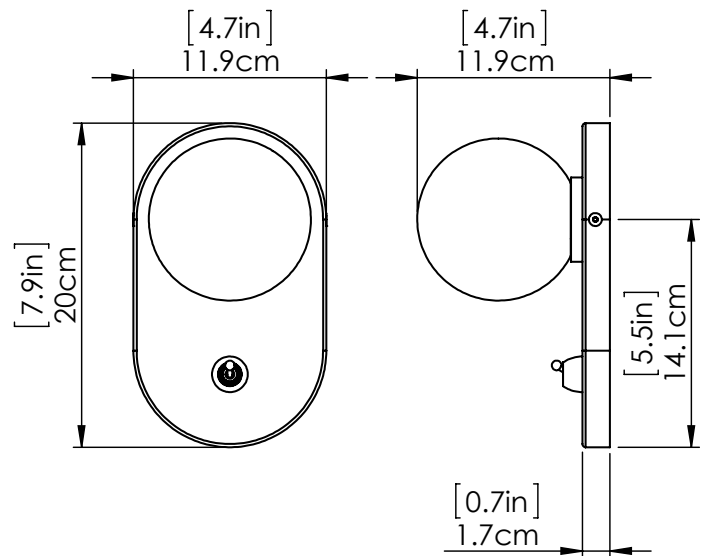

SKU | DVP45001

FINISH OPTIONS

Ebony with Half Opal Glass (EB-OP)

DIMENSIONS

Length / Ø: 4.75"
Width: N/A"
Height: 7.75"
Depth: 4.75"
Minimum Height: 7.75"
Maximum Height: 7.75"

LAMPING

Number of Sockets: 1
Wattage of Individual Socket: 20W
Socket Type: G9
Socket Orientation: Sideways
Lamp Confinement: Fully Enclosed
Voltage: 120V
Dimmable: Yes
Bulbs Not Included

PIPE / CHAIN / CORD INFORMATION

Pipe/Chain Kit Included: Not Included
Pipe Information: N/A
Chain Information: N/A
Wire/Cord Information: 8 Inches
Max Sloped Ceiling Angle: N/A
**Conversion 19° to 45° : ASY0101+Finish (2 loops + 1 chain):
 For Additional Cost*