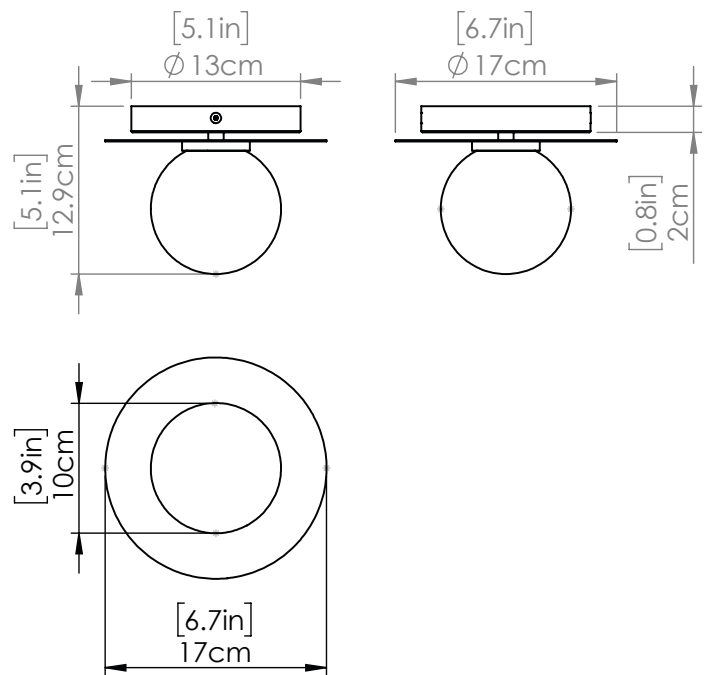

SKU | DVP45032

FINISH OPTIONS

Brass with Half Opal Glass (BR-OP)
 Ebony with Half Opal Glass (EB-OP)

DIMENSIONS

Length / Ø: 6.7"
Width: N/A
Height: 5"
Depth: N/A
Minimum Height: 5"
Maximum Height: 5"

LAMPING

Number of Sockets: 1
Wattage of Individual Socket: 20W
Socket Type: G9
Socket Orientation: Down
Lamp Confinement: Fully Enclosed
Voltage: 120V
Dimmable: Yes
Bulbs Not Included

PIPE / CHAIN / CORD INFORMATION

Pipe/Chain Kit Included: Not Included
Pipe Information: N/A
Chain Information: N/A
Wire/Cord Information: 8 inches
Max Sloped Ceiling Angle: N/A

ADDITIONAL INFORMATION

Wall and Ceiling Mountable: Yes
Up and Down Mountable: Yes
Location Certification: Dry Locations Only
ADA Compliant: No