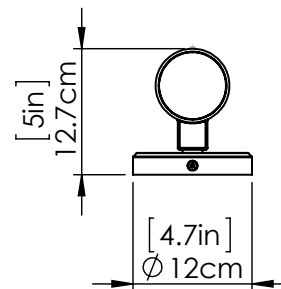

POND INLET OUTDOOR

| OUTDOOR SCONCE

SKU | DVP45773

FINISH OPTIONS

Black (BK)

DIMENSIONS

Length / Ø: 4.75"

Width: N/A"

Height: 18"

Depth: 5"

Minimum Height: 18"

Maximum Height: 18"

LAMPING

Number of Sockets: 2

Wattage of Individual Socket: 25W

Socket Type: GU10

Socket Orientation: Up and/or Down

Lamp Confinement: Fully Enclosed

Voltage: 120V

Dimmable: Yes

Bulbs Not Included

PIPE / CHAIN / CORD INFORMATION

Pipe/Chain Kit Included: Not Included

Pipe Information: N/A

Chain Information: N/A

Wire/Cord Information: 8 Inches

Max Sloped Ceiling Angle: N/A

**Conversion 19° to 45° : ASY0101+Finish (2 loops + 1 chain):
For Additional Cost*

ADDITIONAL INFORMATION

Wall and Ceiling Mountable: No