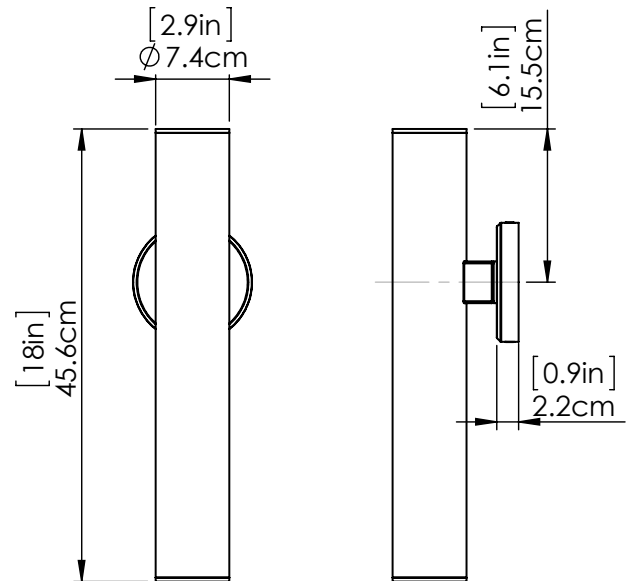

POND INLET OUTDOOR

| OUTDOOR SCONCE

SKU | DVP45773

FINISH OPTIONS

Black (BK)

DIMENSIONS

Length / Ø: 4.75"

Width: N/A"

Height: 18"

Depth: 5"

Minimum Height: 18"

Maximum Height: 18"

LAMPING

Number of Sockets: 2

Wattage of Individual Socket: 25W

Socket Type: GU10

Socket Orientation: Up and/or Down

Lamp Confinement: Fully Enclosed

Voltage: 120V

Dimmable: Yes

Bulbs Not Included

PIPE / CHAIN / CORD INFORMATION

Pipe/Chain Kit Included: Not Included

Pipe Information: N/A

Chain Information: N/A

Wire/Cord Information: 8 Inches

Max Sloped Ceiling Angle: N/A

**Conversion 19° to 45° : ASY0101+Finish (2 loops + 1 chain):
For Additional Cost*

ADDITIONAL INFORMATION

Wall and Ceiling Mountable: No