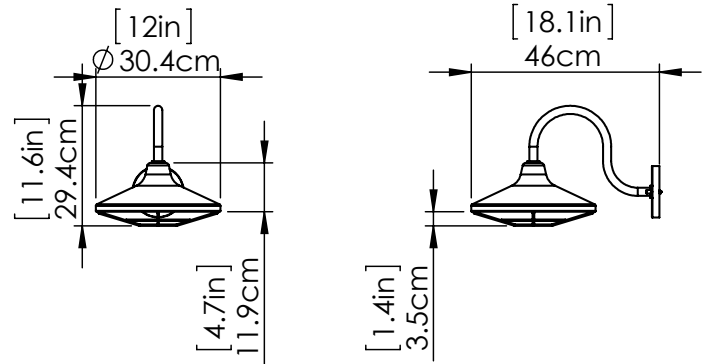

SOMERSET OUTDOOR

| OUTDOOR SCONCE

SKU | DVP45971

FINISH OPTIONS

Black (BK)

DIMENSIONS

Length / Ø: 12"

Width: N/A"

Height: 11.5"

Depth: 18"

Minimum Height: 11.5"

Maximum Height: 11.5"

*Removable Cage Included for Fixture

LAMPING

Number of Sockets: 1

Wattage of Individual Socket: 70W

Socket Type: Medium Base (E26)

Socket Orientation: Down

Lamp Confinement: Mostly Open

Voltage: 120V

Dimmable: Yes

Bulbs Not Included

PIPE / CHAIN / CORD INFORMATION

Pipe/Chain Kit Included: Not Included

Pipe Information: N/A

Chain Information: N/A

Wire/Cord Information: 8 Inches

Max Sloped Ceiling Angle: N/A

**Conversion 19° to 45° : ASY0101+Finish (2 loops + 1 chain);
For Additional Cost*

ADDITIONAL INFORMATION