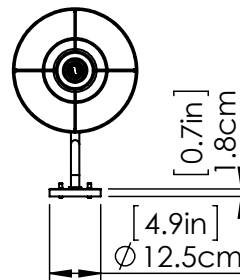

WARRANTY

5 Years Residential

20,000 Hours Commercial