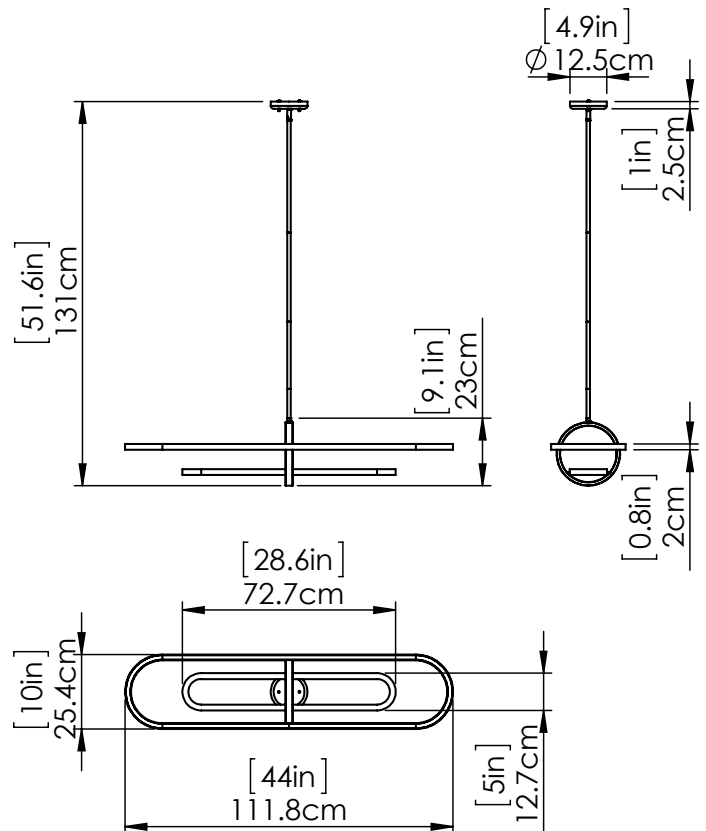

PERIGEE AC LED

| LINEAR

SKU | DVP46502

FINISH OPTIONS

- Brass
- Graphite
- Buffed Nickel

DIMENSIONS

- Length / Ø:** 44"
- Width:** 10"
- Height:** 9"
- Depth:** N/A"
- Minimum Height:** 10.5"
- Maximum Height:** 50.5"

INTEGRATED LED INFORMATION

- Wattage:** 42W
- Initial Lumens:** 4200
- Delivered Lumens:** 2520
- Colour Temperature:** 3000K
- CRI:** 90+
- Voltage:** 120
- Dimmable:** Yes
- Required Dimmer:** ELV

PIPE / CHAIN / CORD INFORMATION

- Pipe/Chain Kit Included:** Pipe Kit Available
- Pipe Information:** 40 (15 + 12 + 9 + 4) x 0.6 Inches Pipe Included
- Chain Information:** No Chain Included
- Wire/Cord Information:** 10 Ft
- Max Sloped Ceiling Angle:** Swivel 45 Degrees
- *Conversion 19° to 45°: ASY0101+Finish (2 loops + 1 chain): For Additional Cost*