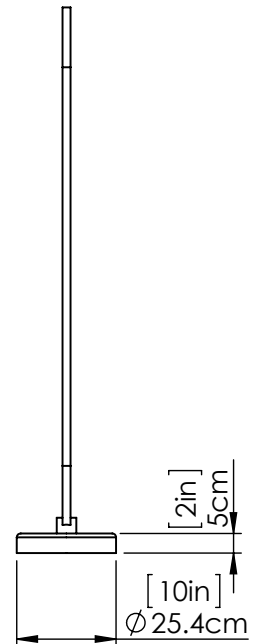

WARRANTY

- 5 Years Residential
- 20,000 Hours Commercial