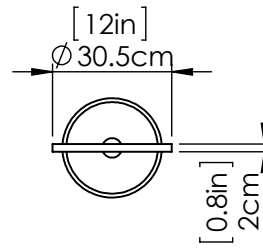

PIPE / CHAIN / CORD INFORMATION

- **Pipe/Chain Kit Included:** No
- **Pipe Information:** No Pipe Included
- **Chain Information:** No Chain Included
- **Wire/Cord Information:** 8 Ft
- **Max Sloped Ceiling Angle:** N/A
- **Conversion 19° to 45° : ASY0101+Finish (2 loops + 1 chain): For Additional Cost*