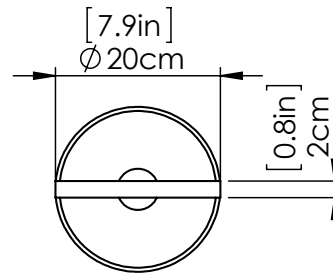

PERIGEE AC LED

| TABLE LAMP

SKU | DVP46519

FINISH OPTIONS

- Brass
- Graphite
- Buffed Nickel

DIMENSIONS

- Length / Ø:** 7.75"
- Width:** N/A"
- Height:** 21"
- Depth:** N/A"
- Minimum Height:** 22.25"
- Maximum Height:** 22"

INTEGRATED LED INFORMATION

- Wattage:** 18W
- Initial Lumens:** 1800
- Delivered Lumens:** 720
- Colour Temperature:** 3000K
- CRI:** 90+
- Voltage:** 120
- Dimmable:** Yes
- Required Dimmer:** N/A

PIPE / CHAIN / CORD INFORMATION

- Pipe/Chain Kit Included:** No
- Pipe Information:** No Pipe Included
- Chain Information:** No Chain Included
- Wire/Cord Information:** 8 Ft
- Max Sloped Ceiling Angle:** N/A
- *Conversion 19° to 45° : ASY0101+Finish (2 loops + 1 chain):
For Additional Cost*