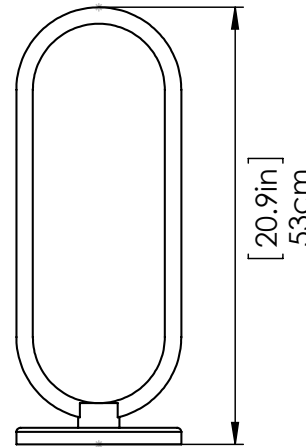

PERIGEE AC LED

| TABLE LAMP

SKU | DVP46519

FINISH OPTIONS

- Brass
- Graphite
- Buffed Nickel

DIMENSIONS

- Length / Ø:** 7.75"
- Width:** N/A"
- Height:** 21"
- Depth:** N/A"
- Minimum Height:** 22.25"
- Maximum Height:** 22"

INTEGRATED LED INFORMATION

- Wattage:** 18W
- Initial Lumens:** 1800
- Delivered Lumens:** 720
- Colour Temperature:** 3000K
- CRI:** 90+
- Voltage:** 120
- Dimmable:** Yes
- Required Dimmer:** N/A

PIPE / CHAIN / CORD INFORMATION

- Pipe/Chain Kit Included:** No
- Pipe Information:** No Pipe Included
- Chain Information:** No Chain Included
- Wire/Cord Information:** 8 Ft
- Max Sloped Ceiling Angle:** N/A
- *Conversion 19° to 45° : ASY0101+Finish (2 loops + 1 chain):
For Additional Cost*