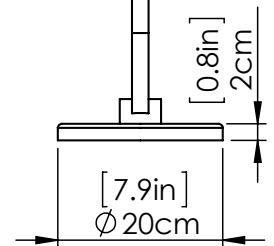

PERIGEE AC LED

| TABLE LAMP

SKU | DVP46519

FINISH OPTIONS

- Brass
- Graphite
- Buffed Nickel

DIMENSIONS

- Length / Ø:** 7.75"
- Width:** N/A"
- Height:** 21"
- Depth:** N/A"
- Minimum Height:** 22.25"
- Maximum Height:** 22"

INTEGRATED LED INFORMATION

- Wattage:** 18W
- Initial Lumens:** 1800
- Delivered Lumens:** 720
- Colour Temperature:** 3000K
- CRI:** 90+
- Voltage:** 120
- Dimmable:** Yes
- Required Dimmer:** N/A

PIPE / CHAIN / CORD INFORMATION

- Pipe/Chain Kit Included:** No
- Pipe Information:** No Pipe Included
- Chain Information:** No Chain Included
- Wire/Cord Information:** 8 Ft
- Max Sloped Ceiling Angle:** N/A
- *Conversion 19° to 45° : ASY0101+Finish (2 loops + 1 chain):
For Additional Cost*