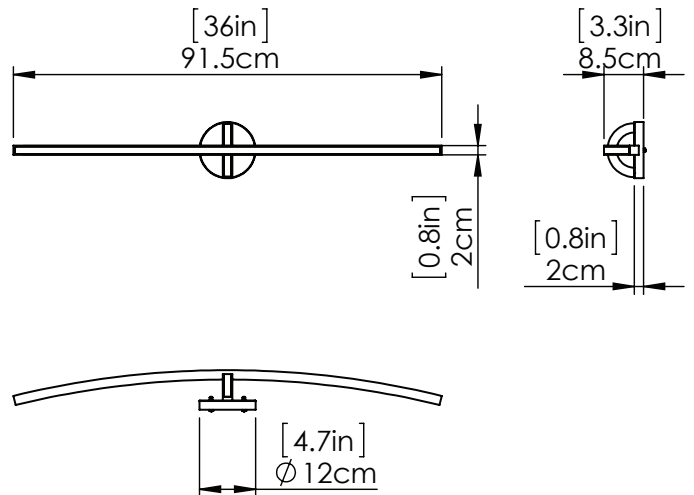

PERIGEE AC LED

| VANITY

SKU | DVP46544

FINISH OPTIONS

- Brass
- Graphite
- Buffed Nickel

DIMENSIONS

- Length / Ø:** 36"
- Width:** N/A"
- Height:** 5"
- Depth:** 3.25"
- Minimum Height:** 4.75"
- Maximum Height:** 5"

INTEGRATED LED INFORMATION

- Wattage:** 42W
- Initial Lumens:** 4200
- Delivered Lumens:** 2730
- Colour Temperature:** 3000K
- CRI:** 90+
- Voltage:** 120
- Dimmable:** Yes
- Required Dimmer:** ELV

PIPE / CHAIN / CORD INFORMATION

- Pipe/Chain Kit Included:** No
- Pipe Information:** No Pipe Included
- Chain Information:** No Chain Included
- Wire/Cord Information:** 8 Inches
- Max Sloped Ceiling Angle:** N/A
- *Conversion 19° to 45°: ASY0101+Finish (2 loops + 1 chain):
For Additional Cost