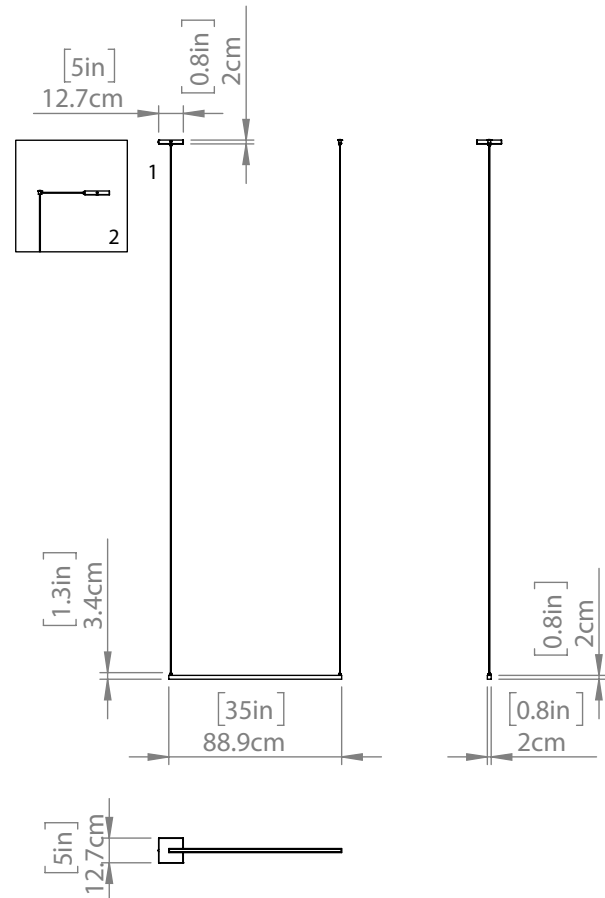

## DIMENSIONS

**Length / Ø:** 35"  
**Width:** 1"  
**Height:** 1"  
**Depth:** N/A"  
**Minimum Height:** 2.75"  
**Maximum Height:** 123"

Configurable Junction Box Offset

Configurable Junction Box Directly Above Cord

## PIPE / CHAIN / CORD INFORMATION

**Pipe/Chain Kit Included:** No  
**Pipe Information:** No Pipe Included  
**Chain Information:** No Chain Included  
**Wire/Cord Information:** 10 Ft  
**Max Sloped Ceiling Angle:** Cord Grip 45 Degrees  
*\*Conversion 19° to 45°: ASY0101+Finish (2 loops + 1 chain):  
For Additional Cost*