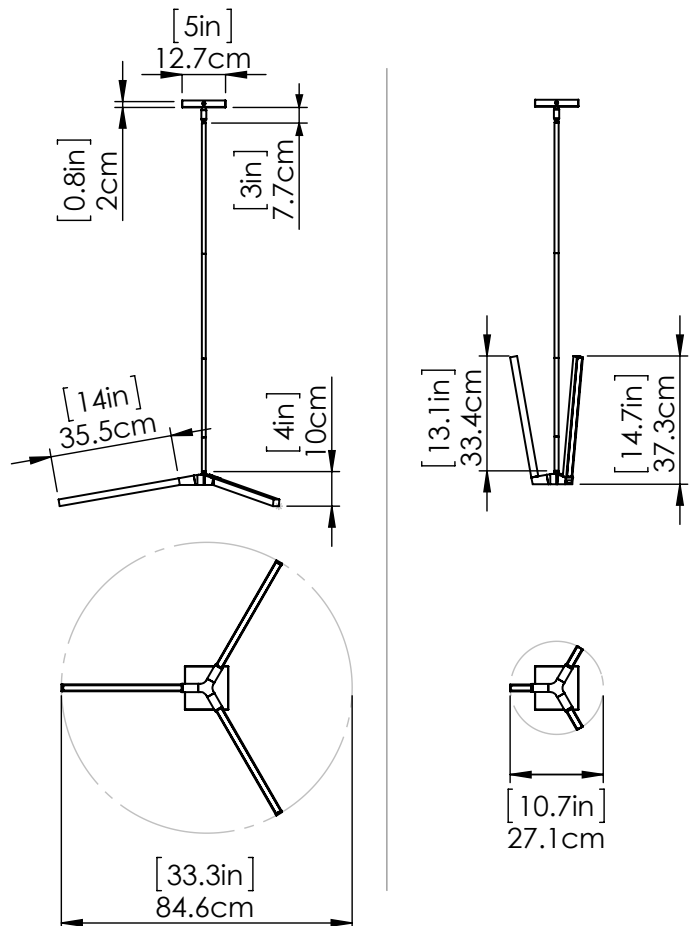

WARRANTY

5 Years Residential
20,000 Hours Commercial

120 Great Gulf Drive, Concord, ON L4K 5W1
+1 855 384 5483 | +1 855 384 8453
customerservice@dvi.lighting
www.dvicanada.com