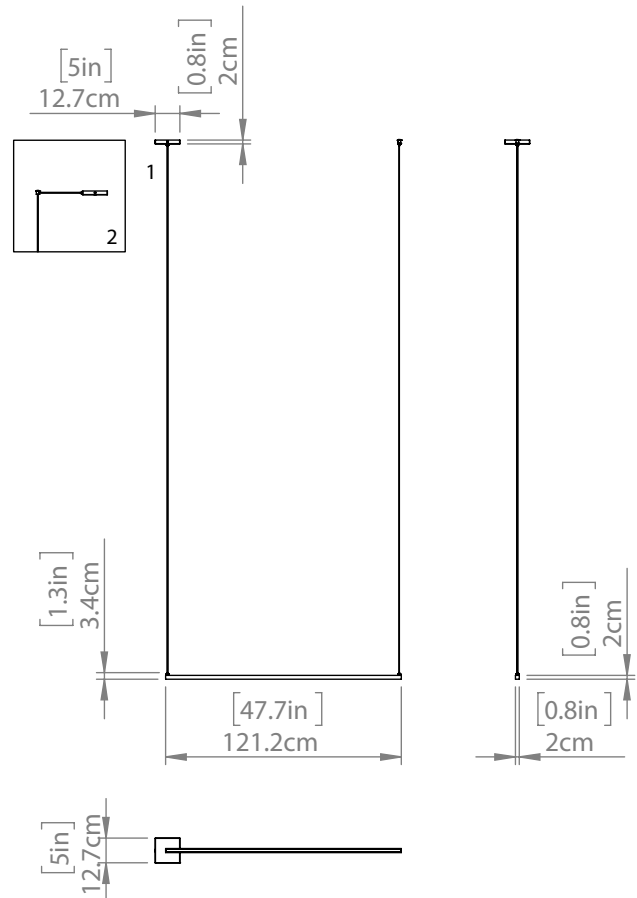

IRDANI AC LED

| LINEAR

SKU | DVP46841

FINISH OPTIONS

Ebony
Buffed Nickel

DIMENSIONS

Length / Ø: 47.75"
Width: 1"
Height: 1"
Depth: N/A"
Minimum Height: 2.75"
Maximum Height: 123"

Configurable Junction Box Offset

Configurable Junction Box Directly Above Cord

INTEGRATED LED INFORMATION

Wattage: 42W
Initial Lumens: 4200
Delivered Lumens (3000K): 2095
Delivered Lumens (4000K): 2229
Delivered Lumens (5000K): 2210
Colour Temperature: 3000K/4000K/5000K
CRI: 90+
Voltage: 120
Dimmable: Yes
Required Dimmer: ELV

PIPE / CHAIN / CORD INFORMATION

Pipe/Chain Kit Included: No
Pipe Information: No Pipe Included
Chain Information: No Chain Included
Wire/Cord Information: 10 Ft
Max Sloped Ceiling Angle: Cord Grip 45 Degrees
**Conversion 19° to 45° : ASY0101+Finish (2 loops + 1 chain):
For Additional Cost*