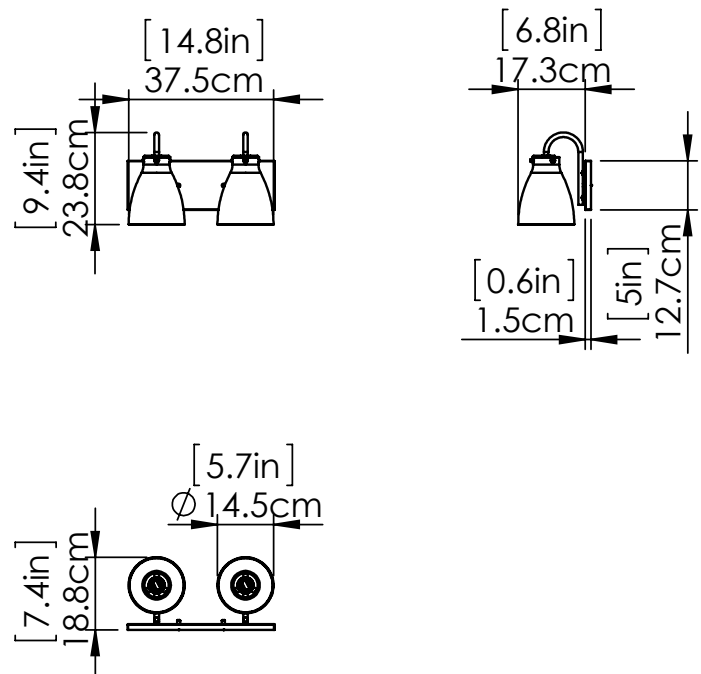

SKU | DVP47022

FINISH OPTIONS

Chrome with Clear Glass (CH-CL)
 Ebony with Clear Glass (EB-CL)
 Brass with Clear Glass (BR-CL)
 Brass with True Opal Glass (BR-TO)

DIMENSIONS

Length / Ø: 14.75"
Width: N/A"
Height: 9.25"
Depth: 7.5"
Minimum Height: 9.25"
Maximum Height: 9.25"

LAMPING

Number of Sockets: 2
Wattage of Individual Socket: 70W
Socket Type: Medium Base (E26)
Socket Orientation: Down
Lamp Con inement: Semi Enclosed
Voltage: 120V
Dimmable: Yes
Bulbs Not Included

PIPE / CHAIN / CORD INFORMATION

Pipe/Chain Kit Included: Not Included
Pipe Information: N/A
Chain Information: N/A
Wire/Cord Information: 8 Inches
Max Sloped Ceiling Angle: N/A
**Conversion 19° to 45°: ASY0101+Finish (2 loops + 1 chain);
 For Additional Cost*