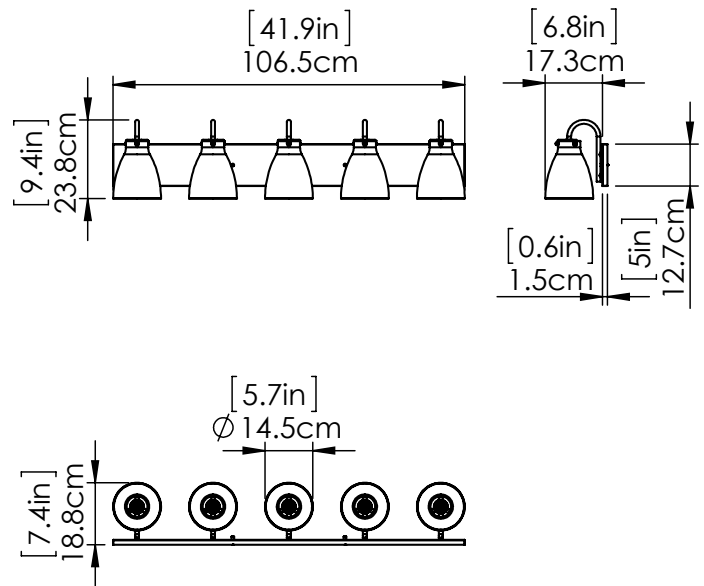

SKU | DVP47055

FINISH OPTIONS

Chrome with Clear Glass (CH-CL)
 Ebony with Clear Glass (EB-CL)
 Brass with Clear Glass (BR-CL)

DIMENSIONS

Length / Ø: 42"
Width: N/A"
Height: 9.25"
Depth: 7.5"
Minimum Height: 9.25"
Maximum Height: 9.25"

LAMPING

Number of Sockets: 5
Wattage of Individual Socket: 70W
Socket Type: Medium Base (E26)
Socket Orientation: Down
Lamp Confinement: Semi Enclosed
Voltage: 120V
Dimmable: Yes
Bulbs Not Included

PIPE / CHAIN / CORD INFORMATION

Pipe/Chain Kit Included: Not Included
Pipe Information: N/A
Chain Information: N/A
Wire/Cord Information: 8 Inches
Max Sloped Ceiling Angle: N/A
**Conversion 19° to 45° : ASY0101+Finish (2 loops + 1 chain):
 For Additional Cost*