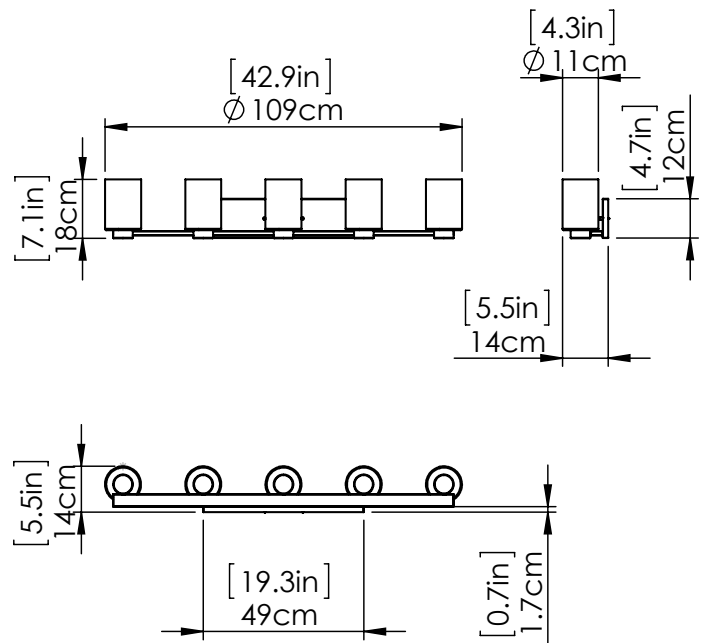

## DIMENSIONS

**Length / Ø:** 43"  
**Width:** N/A"  
**Height:** 7"  
**Depth:** 5.5"  
**Minimum Height:** 7.75"  
**Maximum Height:** 7.75"

## LAMPING

**Number of Sockets:** 5  
**Wattage of Individual Socket:** 70W  
**Socket Type:** Medium Base (E26)  
**Socket Orientation:** Up and/or Down  
**Lamp Confinement:** Semi Enclosed  
**Voltage:** 120V  
**Dimmable:** Yes  
**Bulbs Not Included**

## PIPE / CHAIN / CORD INFORMATION

**Pipe/Chain Kit Included:** Not Included  
**Pipe Information:** N/A  
**Chain Information:** N/A  
**Wire/Cord Information:** 8 Inches  
**Max Sloped Ceiling Angle:** N/A  
*\*Conversion 19° to 45° : ASY0101+Finish (2 loops + 1 chain):  
 For Additional Cost*