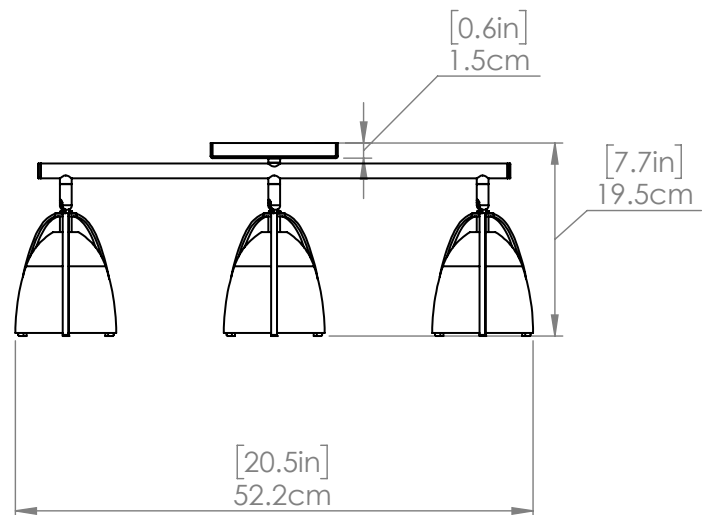

## DIMENSIONS

**Length / Ø:** 20.5"

**Width:** 4.25"

**Height:** 7.75"

**Depth:** N/A"

**Minimum Height:** N/A"

**Maximum Height:** N/A"

## PIPE / CHAIN / CORD INFORMATION

**Pipe/Chain Kit Included:** Not Included

**Pipe Information:** N/A

**Chain Information:** N/A

**Wire/Cord Information:** 8 Inches

**Max Sloped Ceiling Angle:** N/A