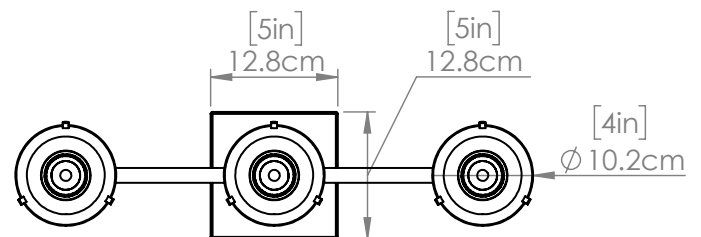

WARRANTY

5 Years Residential

20,000 Hours Commercial