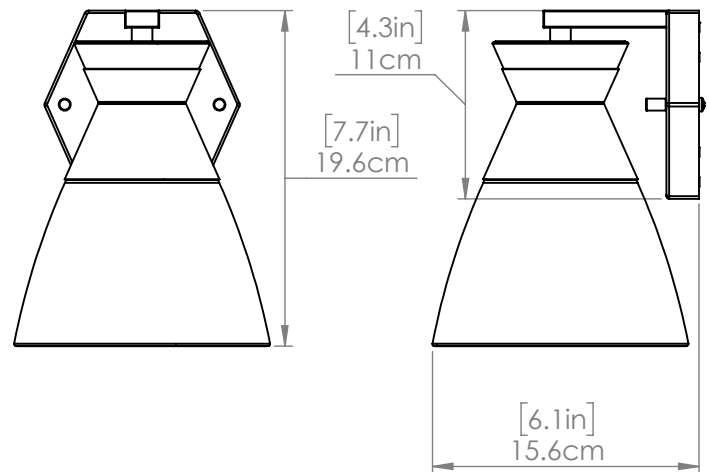

Width: 6"

Height: 7.75"

Depth: 6.25"

Minimum Height: N/A"

Maximum Height: N/A"

LAMPING

Number of Sockets: 1

Wattage of Individual Socket: 40W

Socket Type: Medium Base (E26)

Socket Orientation: Down

Lamp Confinement: Semi Enclosed

Voltage: 120V

Dimmable: Yes

Bulbs Not Included

PIPE / CHAIN / CORD INFORMATION

Pipe/Chain Kit Included: Not Included

Pipe Information: N/A

Chain Information: N/A

Wire/Cord Information: 8 Inches

Max Sloped Ceiling Angle: N/A

ADDITIONAL INFORMATION

Wall and Ceiling Mountable: No

Up and Down Mountable: No

Location Certification: Dry Locations Only