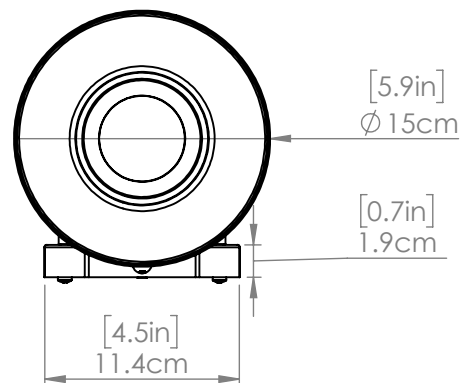

Width: 6"

Height: 7.75"

Depth: 6.25"

Minimum Height: N/A"

Maximum Height: N/A"

LAMPING

Number of Sockets: 1

Wattage of Individual Socket: 40W

Socket Type: Medium Base (E26)

Socket Orientation: Down

Lamp Confinement: Semi Enclosed

Voltage: 120V

Dimmable: Yes

Bulbs Not Included

PIPE / CHAIN / CORD INFORMATION

Pipe/Chain Kit Included: Not Included

Pipe Information: N/A

Chain Information: N/A

Wire/Cord Information: 8 Inches

Max Sloped Ceiling Angle: N/A

ADDITIONAL INFORMATION

Wall and Ceiling Mountable: No

Up and Down Mountable: No

Location Certification: Dry Locations Only