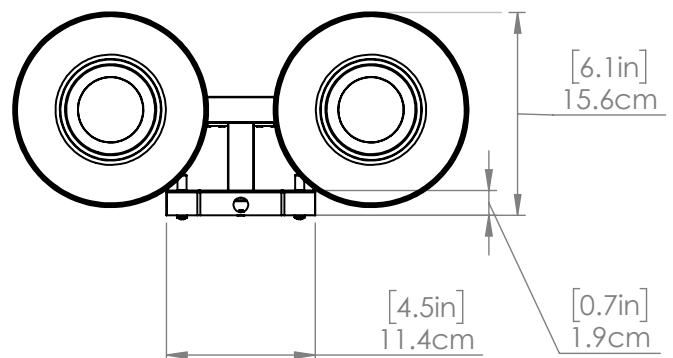

SUNNYBROOK

| VANITY

SKU | DVP47422

FINISH OPTIONS

Chrome with Crackle Glass (CH-CRK)
Brass with Crackle Glass (BR-CRK)
Ebony with Crackle Glass (EB-CRK)

DIMENSIONS

Length / Ø: N/A"
Width: 13.75"
Height: 7.75"
Depth: 6.25"
Minimum Height: N/A"
Maximum Height: N/A"

LAMPING

Number of Sockets: 2
Wattage of Individual Socket: 40W
Socket Type: Medium Base (E26)
Socket Orientation: Down
Lamp Confinement: Semi Enclosed
Voltage: 120V
Dimmable: Yes
Bulbs Not Included

PIPE / CHAIN / CORD INFORMATION

Pipe/Chain Kit Included: Not Included
Pipe Information: N/A
Chain Information: N/A
Wire/Cord Information: 8 Inches
Max Sloped Ceiling Angle: N/A

ADDITIONAL INFORMATION

Wall and Ceiling Mountable: No
Up and Down Mountable: N/A
Location Certification: Dry Locations Only
ADA Compliant: No