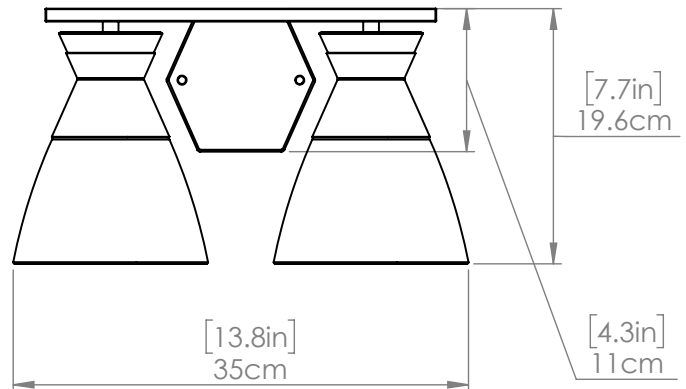

SUNNYBROOK

| VANITY

SKU | DVP47422

FINISH OPTIONS

Chrome with Crackle Glass (CH-CRK)
Brass with Crackle Glass (BR-CRK)
Ebony with Crackle Glass (EB-CRK)

DIMENSIONS

Length / Ø: N/A"
Width: 13.75"
Height: 7.75"
Depth: 6.25"
Minimum Height: N/A"
Maximum Height: N/A"

LAMPING

Number of Sockets: 2
Wattage of Individual Socket: 40W
Socket Type: Medium Base (E26)
Socket Orientation: Down
Lamp Confinement: Semi Enclosed
Voltage: 120V
Dimmable: Yes
Bulbs Not Included

PIPE / CHAIN / CORD INFORMATION

Pipe/Chain Kit Included: Not Included
Pipe Information: N/A
Chain Information: N/A
Wire/Cord Information: 8 Inches
Max Sloped Ceiling Angle: N/A

ADDITIONAL INFORMATION

Wall and Ceiling Mountable: No
Up and Down Mountable: N/A
Location Certification: Dry Locations Only
ADA Compliant: No