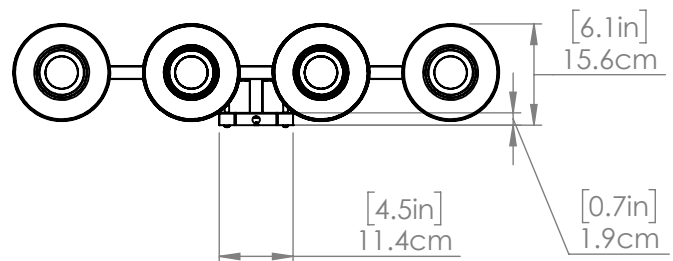

ADDITIONAL INFORMATION

Wall and Ceiling Mountable: No
Up and Down Mountable: No
Location Certification: Dry Locations Only
ADA Compliant: No

WARRANTY

5 Years Residential
20,000 Hours Commercial