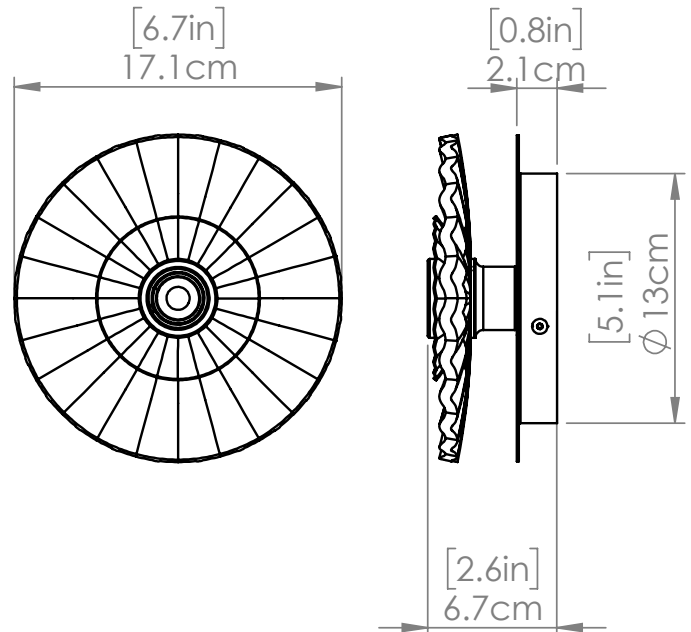

## DIMENSIONS

**Length / Ø:** N/A"  
**Width:** 6.75"  
**Height:** 6.75"  
**Depth:** 4.75"  
**Minimum Height:** 6.75"  
**Maximum Height:** N/A"

## LAMPING

**Number of Sockets:** 1  
**Wattage of Individual Socket:** 40W  
**Socket Type:** Candelabra  
**Socket Orientation:** Sideways  
**Lamp Confinement:** Fully Open  
**Voltage:** 120V  
**Dimmable:** Yes  
**Bulbs Not Included**

## PIPE / CHAIN / CORD INFORMATION

**Pipe/Chain Kit Included:** Not Included  
**Pipe Information:** N/A  
**Chain Information:** N/A  
**Wire/Cord Information:** 8 in  
**Max Sloped Ceiling Angle:**  
*\*Conversion 19° to 45° : ASY0101+Finish (2 loops + 1 chain):  
For Additional Cost*