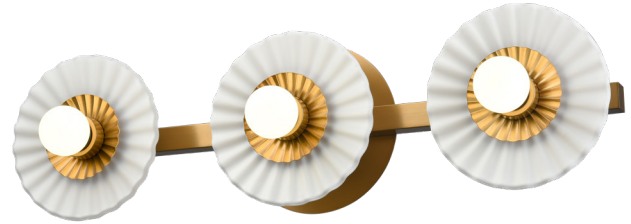

WAVERLY HEIGHTS

| VANITY

SKU | DVP48843

FINISH OPTIONS

Brass with Half Opal Glass (BR-OP)
Multiple Finishes and Ebony with Half Opal Glass (MF+EB-OP)

DIMENSIONS

Length / Ø: N/A"
Width: 24.5"
Height: 6.75"
Depth: 5.75"
Minimum Height: 6.75"
Maximum Height: N/A"

LAMPING

Number of Sockets: 3
Wattage of Individual Socket: 40W
Socket Type: Candelabra
Socket Orientation: Sideways
Lamp Confinement: Fully Open
Voltage: 120V
Dimmable: Yes
Bulbs Not Included

PIPE / CHAIN / CORD INFORMATION

Pipe/Chain Kit Included: Not Included
Pipe Information: N/A
Chain Information: N/A
Wire/Cord Information: 8 in
Max Sloped Ceiling Angle:
**Conversion 19° to 45° : ASY0101+Finish (2 loops + 1 chain):
For Additional Cost*