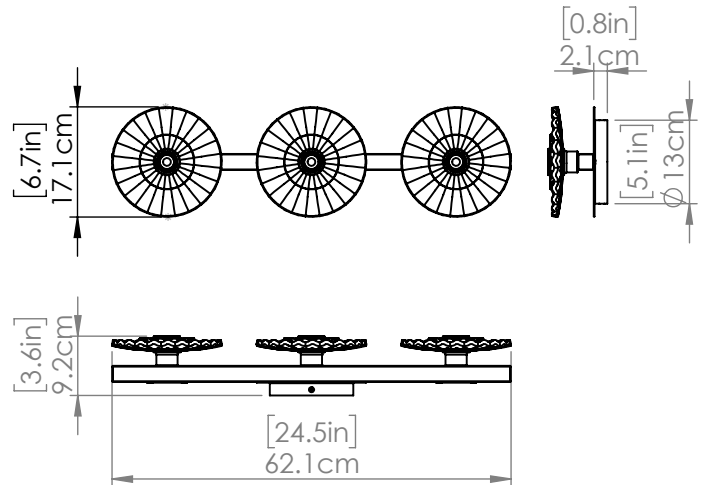

WAVERLY HEIGHTS

| VANITY

SKU | DVP48843

FINISH OPTIONS

Brass with Half Opal Glass (BR-OP)
Multiple Finishes and Ebony with Half Opal Glass (MF+EB-OP)

DIMENSIONS

Length / Ø: N/A"
Width: 24.5"
Height: 6.75"
Depth: 5.75"
Minimum Height: 6.75"
Maximum Height: N/A"

LAMPING

Number of Sockets: 3
Wattage of Individual Socket: 40W
Socket Type: Candelabra
Socket Orientation: Sideways
Lamp Confinement: Fully Open
Voltage: 120V
Dimmable: Yes
Bulbs Not Included

PIPE / CHAIN / CORD INFORMATION

Pipe/Chain Kit Included: Not Included
Pipe Information: N/A
Chain Information: N/A
Wire/Cord Information: 8 in
Max Sloped Ceiling Angle:
**Conversion 19° to 45° : ASY0101+Finish (2 loops + 1 chain):
For Additional Cost*