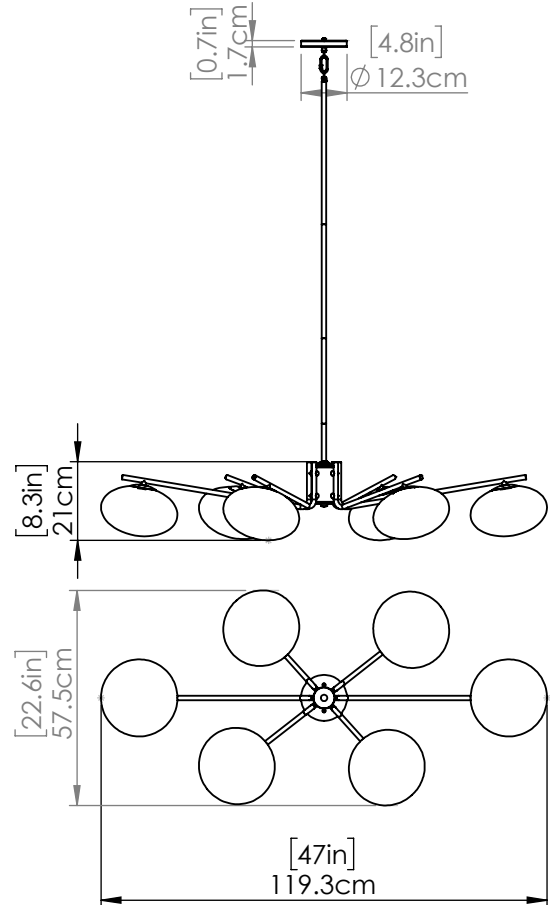

WARRANTY

5 Years Residential

20,000 Hours Commercial