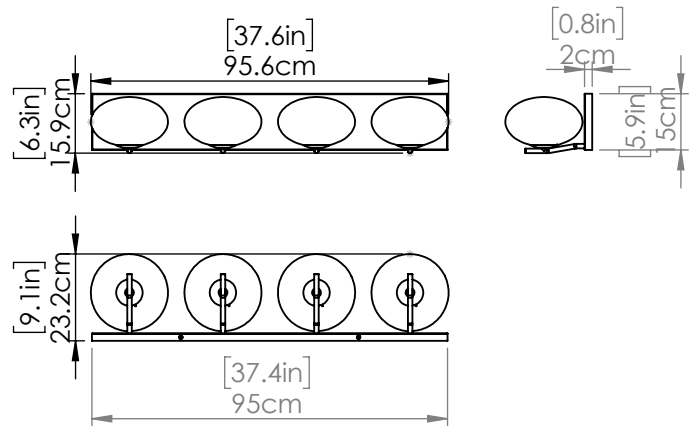

VALOUR ROAD

| VANITY

SKU | DVP49044

FINISH OPTIONS

- Brass with Half Opal Glass (BR-OP)
- Chrome with Half Opal Glass (CH-OP)
- Ebony with Half Opal Glass (EB-OP)

DIMENSIONS

- Length / Ø:** N/A"
- Width:** 37.5"
- Height:** 6"
- Depth:** 9.25"
- Minimum Height:** 6"
- Maximum Height:** N/A"

LAMPING

- Number of Sockets:** 4
- Wattage of Individual Socket:** 40W
- Socket Type:** Candelabra
- Socket Orientation:** Down
- Lamp Confinement:** Fully Enclosed
- Voltage:** 120V
- Dimmable:** Yes
- Bulbs Not Included**

PIPE / CHAIN / CORD INFORMATION

- Pipe/Chain Kit Included:** Not Included
- Pipe Information:** N/A
- Chain Information:** N/A
- Wire/Cord Information:** 8 in
- Max Sloped Ceiling Angle:**
**Conversion 19° to 45° : ASY0101+Finish (2 loops + 1 chain):
For Additional Cost*