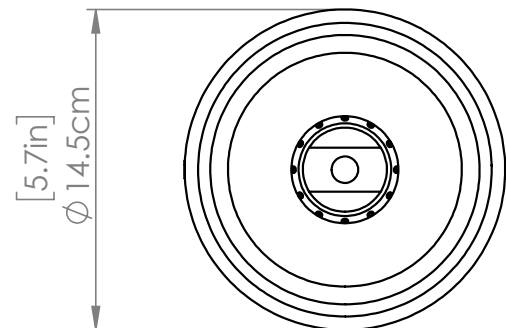

WARRANTY

5 Years Residential

20,000 Hours Commercial