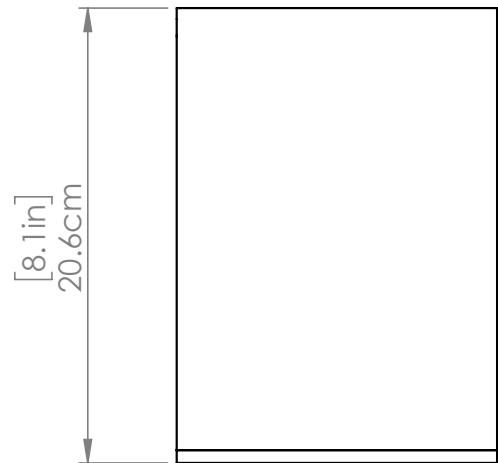

SKU | DVP49128

FINISH OPTIONS

Matte White and Black (MW+BK)

DIMENSIONS

Length / Ø: 5.75"**Width:** N/A"**Height:** 8"**Depth:** N/A"**Minimum Height:** 9.5"**Maximum Height:** N/A"

LAMPING

Number of Sockets: 1**Wattage of Individual Socket:** 25W**Socket Type:** Medium Base**Socket Orientation:** Down**Lamp Confinement:** Semi Enclosed**Voltage:** 120V**Dimmable:** Yes**Bulbs Not Included**

PIPE / CHAIN / CORD INFORMATION

Pipe/Chain Kit Included: Not Included**Pipe Information:** N/A**Chain Information:** N/A**Wire/Cord Information:** 8 in**Max Sloped Ceiling Angle:****Conversion 19° to 45° : ASY0101+Finish (2 loops + 1 chain):
For Additional Cost*