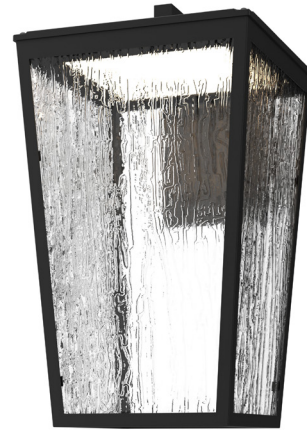

CALABASIS

| SCONCE

DVI
LIGHTING

SKU | DVP49572

FINISH OPTIONS

Black with Rain Glass (BK-RG)

DIMENSIONS

Length / Ø: N/A"

Width: 9.75"

Height: 17.75"

Depth: 11"

Minimum Height: 17.75"

Maximum Height: 17.75"

INTEGRATED LED INFORMATION

Wattage: 18W

Initial Lumens: 2100