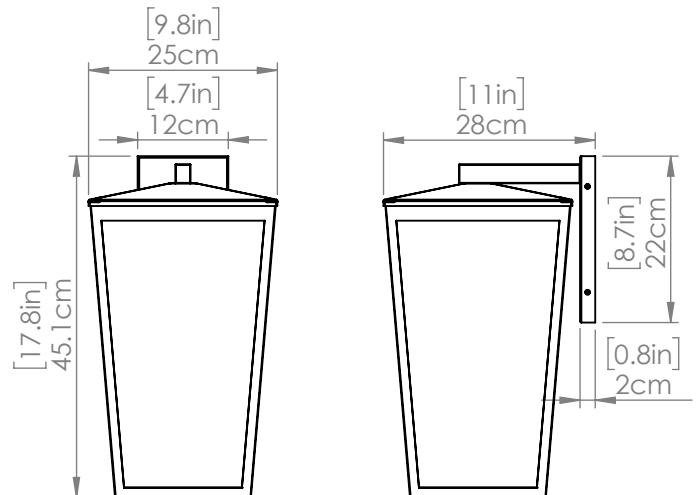

## DIMENSIONS

**Length / Ø:** N/A"

**Width:** 9.75"

**Height:** 17.75"

**Depth:** 11"

**Minimum Height:** 17.75"

**Maximum Height:** 17.75"

## PIPE / CHAIN / CORD INFORMATION

**Pipe/Chain Kit Included:** Not Included

**Pipe Information:** N/A

**Chain Information:** N/A

**Wire/Cord Information:** 8"

**Max Sloped Ceiling Angle:** N/A

*\*Conversion 19° to 45° : ASY0101+Finish (2 loops + 1 chain):  
For Additional Cost*