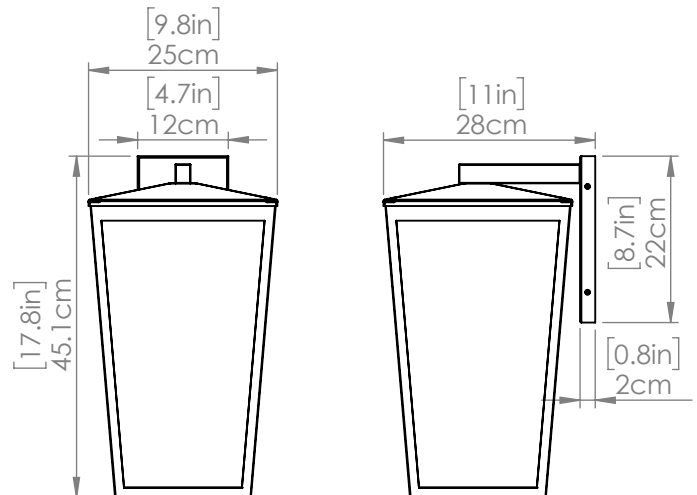

ADDITIONAL INFORMATION

Wall and Ceiling Mountable:

Up and Down Mountable:

Location Certification:

ADA Compliant:

WARRANTY

5 Years Residential

20,000 Hours Commercial