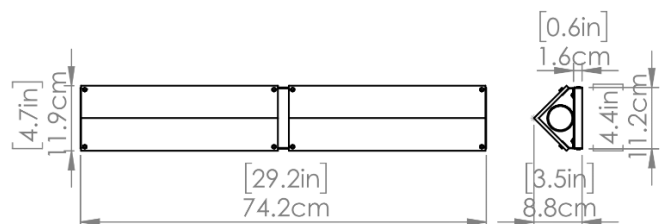

SKU | DVP49644

FINISH OPTIONS

Ebony with Gray Faux Alabaster
Brass with Brown Faux Alabaster

DIMENSIONS

Length / Ø: 29.25 in
Width: N/A
Height: 4.75 in
Depth: 3.5 in
Minimum Height: 4.75 in
Maximum Height: N/A

LAMPING

Number of Sockets: 4
Wattage of Individual Socket: 40W
Socket Type: Medium Base (E26)
Socket Orientation: Sideways
Lamp Confinement: Semi Enclosed
Voltage: 120V
Dimmable: Yes
Bulbs Not Included

PIPE / CHAIN / CORD INFORMATION

Pipe/Chain Kit Included: No
Pipe Information: N/A
Chain Information: N/A
Wire/Cord Information: 8 in
Max Sloped Ceiling Angle: N/A

ADDITIONAL INFORMATION

Wall and Ceiling Mountable: Yes
Up and Down Mountable: Yes
Location Certification: Dry Locations Only
ADA Compliant: Yes