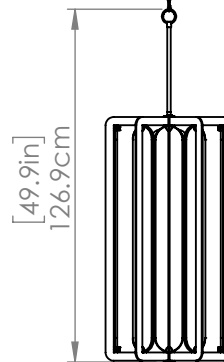

## DIMENSIONS

**Length / Ø:** 18 in  
**Width:** N/A  
**Height:** 35.25 in  
**Depth:** N/A  
**Minimum Height:** 41 in  
**Maximum Height:** 77 in

## LAMPING

**Number of Sockets:** 4  
**Wattage of Individual Socket:** 40W  
**Socket Type:** Medium Base (E26)  
**Socket Orientation:** Multidirectional  
**Lamp Confinement:** Mostly Open  
**Voltage:** 120V  
**Dimmable:** Yes  
**Bulbs Not Included**

## PIPE / CHAIN / CORD INFORMATION

**Pipe/Chain Kit Included:** Yes, Chain  
**Pipe Information:** N/A  
**Chain Information:** 36 in  
**Wire/Cord Information:** 120 in  
**Max Sloped Ceiling Angle:** 90° (Chain Link)