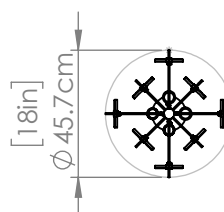

## DIMENSIONS

**Length / Ø:** 18 in  
**Width:** N/A  
**Height:** 35.25 in  
**Depth:** N/A  
**Minimum Height:** 41 in  
**Maximum Height:** 77 in

## PIPE / CHAIN / CORD INFORMATION

**Pipe/Chain Kit Included:** Yes, Chain  
**Pipe Information:** N/A  
**Chain Information:** 36 in  
**Wire/Cord Information:** 120 in  
**Max Sloped Ceiling Angle:** 90° (Chain Link)