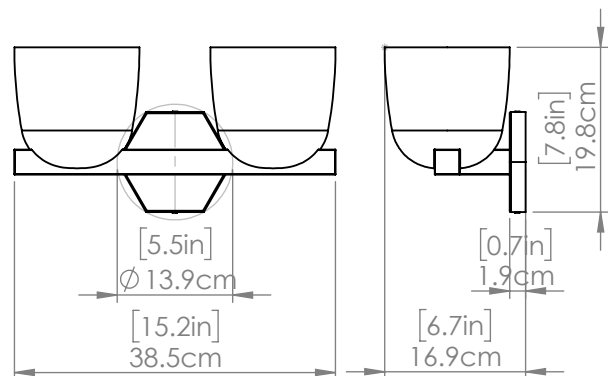

CHALICE

| VANITY

DVI
LIGHTING

SKU | DVP49822

FINISH OPTIONS

Brass with Milky Swirl Glass
Ebony with Milky Swirl Glass

DIMENSIONS

Length / Ø: N/A
Width: 16.25 in
Height: 7.75 in
Depth: 7.75 in
Minimum Height: 7.75 in
Maximum Height: N/A

LAMPING

Number of Sockets: 2
Wattage of Individual Socket: 40W
Socket Type: Candelabra Base (E12)
Socket Orientation: Up Or Down
Lamp Confinement: Semi Enclosed
Voltage: 120V
Dimmable: Yes
Bulbs Not Included

PIPE / CHAIN / CORD INFORMATION

Pipe/Chain Kit Included: No
Pipe Information: N/A
Chain Information: N/A
Wire/Cord Information: 8 in
Max Sloped Ceiling Angle: N/A

ADDITIONAL INFORMATION

Wall and Ceiling Mountable: No
Up and Down Mountable: Yes
Location Certification: Dry Locations Only
ADA Compliant: No