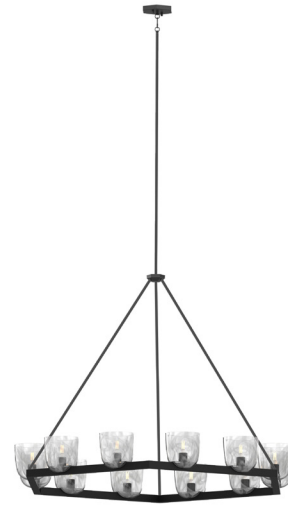

CHALICE

| CHANDELIER

SKU | DVP49826

FINISH OPTIONS

Brass with Milky Swirl Opal Glass
Ebony with Milky Swirl Opal Glass

DIMENSIONS

Length / Ø: 47.25
Width: N/A
Height: 35.5
Depth: N/A
Minimum Height: 37
Maximum Height: 77

LAMPING

Number of Sockets: 12
Wattage of Individual Socket: 40W
Socket Type: Candelabra Base (E12)
Socket Orientation: Up
Lamp Confinement: Semi Enclosed
Voltage: 120V
Dimmable: Yes
Bulbs Not Included

PIPE / CHAIN / CORD INFORMATION

Pipe/Chain Kit Included: Yes, Pipe
Pipe Information: 40 in
Chain Information: N/A
Wire/Cord Information: 120 in
Max Sloped Ceiling Angle: 90° (Chain Link)

ADDITIONAL INFORMATION

Wall and Ceiling Mountable: N/A
Up and Down Mountable: N/A
Location Certification: Dry Locations Only
ADA Compliant: N/A