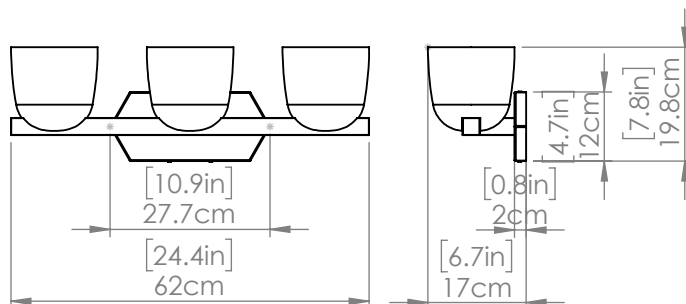

CHALICE

| VANITY

SKU | DVP49843

FINISH OPTIONS

Brass with Milky Swirl Glass
Ebony with Milky Swirl Glass

DIMENSIONS

Length / Ø: N/A
Width: 24.5 in
Height: 7.75 in
Depth: 6.75 in
Minimum Height: 7.75 in
Maximum Height: N/A

LAMPING

Number of Sockets: 3
Wattage of Individual Socket: 40W
Socket Type: Candelabra Base (E12)
Socket Orientation: Up Or Down
Lamp Confinement: Semi Enclosed
Voltage: 120V
Dimmable: Yes
Bulbs Not Included

PIPE / CHAIN / CORD INFORMATION

Pipe/Chain Kit Included: N/A
Pipe Information: N/A
Chain Information: N/A
Wire/Cord Information: 8 in
Max Sloped Ceiling Angle: N/A

ADDITIONAL INFORMATION

Wall and Ceiling Mountable: No
Up and Down Mountable: Yes
Location Certification: Dry Locations Only
ADA Compliant: No