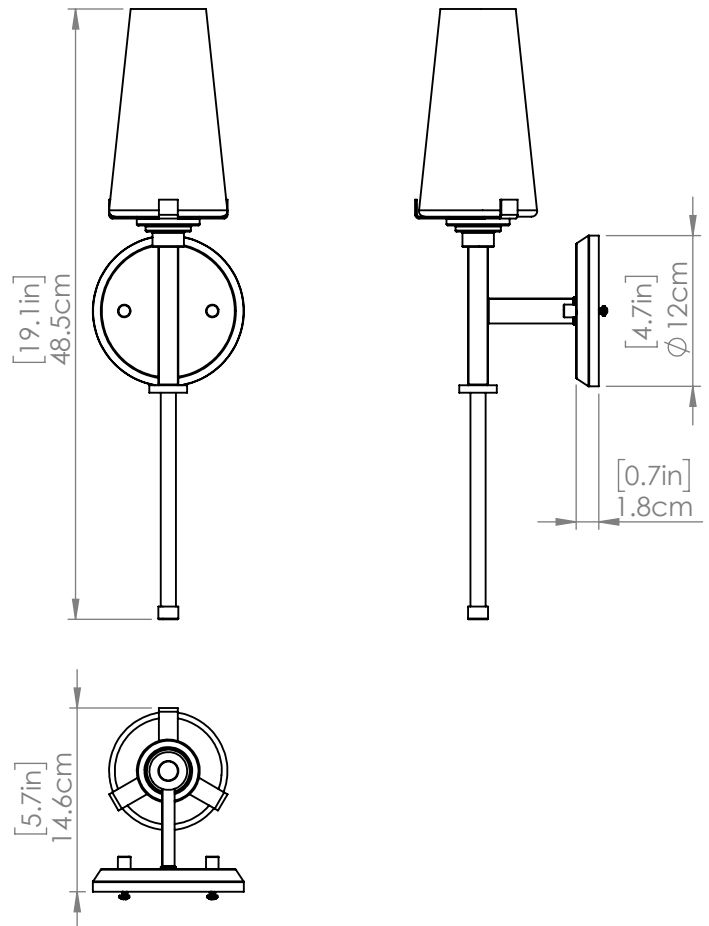

## DIMENSIONS

**Length / Ø:** N/A"

**Width:** 4.75"

**Height:** 19"

**Depth:** 5.75"

**Minimum Height:** N/A"

**Maximum Height:** N/A"

## LAMPING

**Number of Sockets:** 1

**Wattage of Individual Socket:** 40W

**Socket Type:** Candelabra (E12)

**Socket Orientation:** Up

**Lamp Confinement:** Semi Enclosed

**Voltage:** 120V

**Dimmable:** Yes

## PIPE / CHAIN / CORD INFORMATION

**Pipe/Chain Kit Included:** Not Included

**Pipe Information:** N/A

**Chain Information:** N/A

**Wire/Cord Information:** 8 Inches

**Max Sloped Ceiling Angle:** N/A

## ADDITIONAL INFORMATION

**Wall and Ceiling Mountable:** No

**Up and Down Mountable:** Yes

**Location Certification:** Dry Locations Only

**ADA Compliant:** No