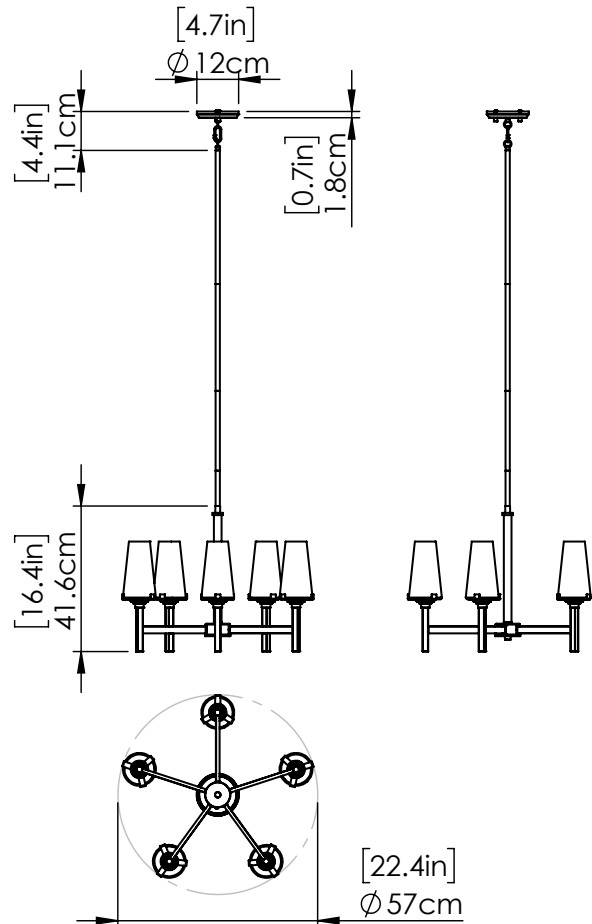

WARRANTY

5 Years Residential

20,000 Hours Commercial