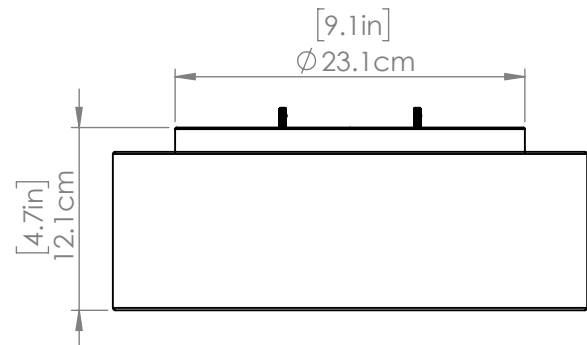

MILAN

| FLUSH MOUNT

SKU | DVP5328

FINISH OPTIONS

Brass with Sateen White Shade
Buffed Nickel with Sateen White Shade
Ebony with Sateen White Shade

DIMENSIONS

Length / Ø: 12.25"
Width: N/A"
Height: 4.75"
Depth: N/A"
Minimum Height: N/A"
Maximum Height: N/A"

LAMPING

Number of Sockets: 2
Wattage of Individual Socket: 25W
Socket Type: Medium Base
Socket Orientation:
Lamp Confinement: Fully Enclosed
Voltage: 120V
Dimmable: Yes
Bulbs Not Included

PIPE / CHAIN / CORD INFORMATION

Pipe/Chain Kit Included: N/A
Pipe Information: N/A
Chain Information: N/A
Wire/Cord Information: 8 in
Max Sloped Ceiling Angle:
**Conversion 19° to 45° : ASY0101+Finish (2 loops + 1 chain):
For Additional Cost*