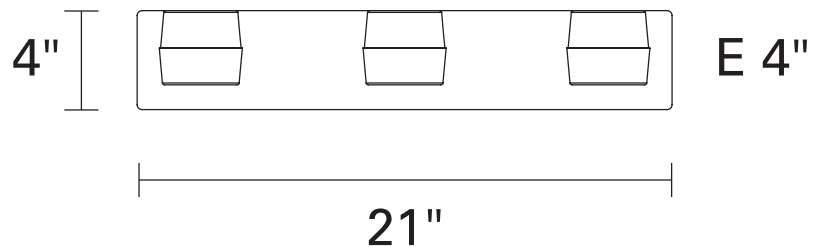

GLASS OPTIONS

SDY

RELATED SKUS

DVP6873
DVP6871
DVP6872
DVP6873

WARRANTY

5 Years

ADDITIONAL INFORMATION

No chain included. No pipe included.