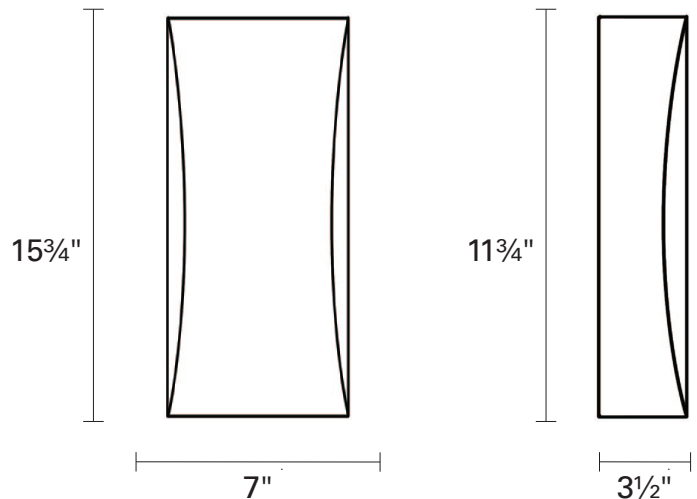

## DIMENSIONS

**Length / Ø:** 7"

**Width:** N/A"

**Height:** 15.75"

**Depth:** 3.5"

**Minimum Height:** N/A"

**Maximum Height:** N/A"

## PIPE / CHAIN / CORD INFORMATION

**Pipe/Chain Kit Included:** Not Included

**Pipe Information:** N/A

**Chain Information:** N/A

**Wire/Cord Information:** N/A

**Max Sloped Ceiling Angle:** N/A

*\*Conversion 19° to 45°: ASY0101+Finish (2 loops + 1 chain):  
For Additional Cost*