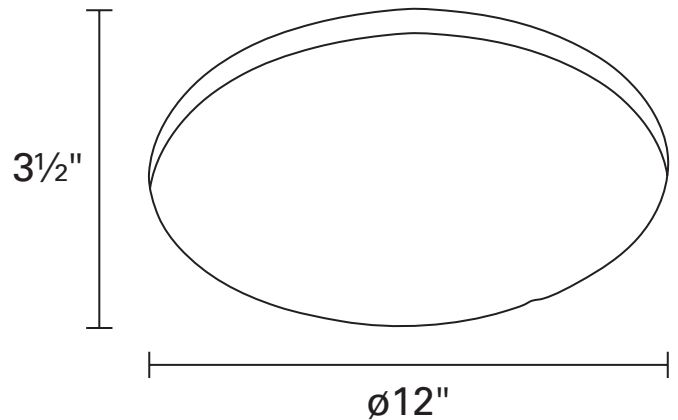

PIPE / CHAIN / CORD INFORMATION

Pipe/Chain Kit Included: Not Included
Pipe Information: N/A
Chain Information: N/A
Wire/Cord Information: N/A
Max Sloped Ceiling Angle: N/A
**Conversion 19° to 45° : ASY0101+Finish (2 loops + 1 chain):
For Additional Cost*