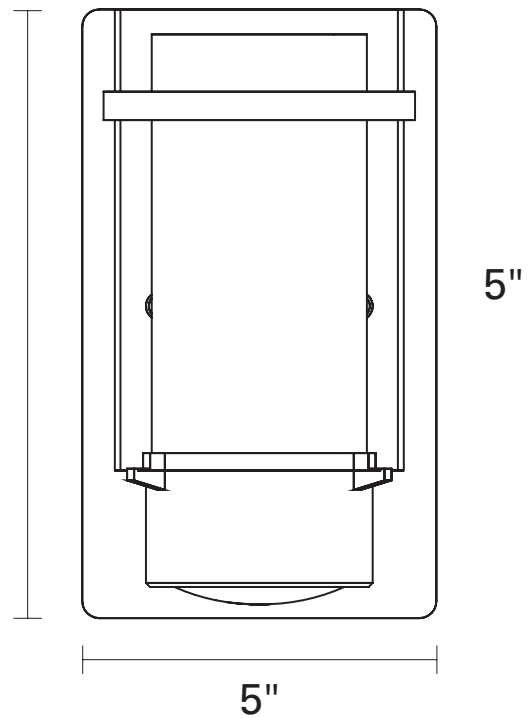

PIPE / CHAIN / CORD INFORMATION

- **Pipe/Chain Kit Included:** Not Included
- **Pipe Information:** N/A
- **Chain Information:** N/A
- **Wire/Cord Information:** N/A
- **Max Sloped Ceiling Angle:** N/A
- **Conversion 19° to 45° : ASY0101+Finish (2 loops + 1 chain); For Additional Cost*

9.5"