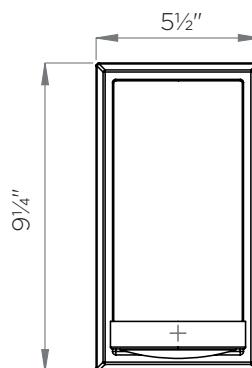

WARRANTY

5 Years Residential

20,000 Hours Commercial

120 Great Gulf Drive, Concord, ON L4K 5W1
+1 855 384 5483 | +1 855 384 8453
customerservice@dvi.lighting
www.dvicanada.com