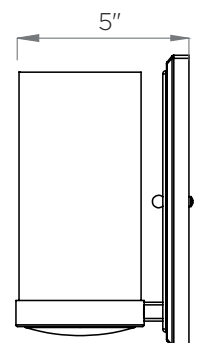

WARRANTY

5 Years Residential

20,000 Hours Commercial

120 Great Gulf Drive, Concord, ON L4K 5W1
+1 855 384 5483 | +1 855 384 8453
customerservice@dvi.lighting
www.dvicanada.com