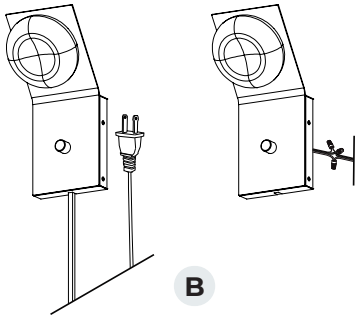

A DVP31701 - SCONCE
W: 5¼" X D: 6¼" X H 12"
4W LED - 3000K
90+ CRI - 400LM / 163LM*

B DVP31716 - SCONCE
W: 5¼" X D: 6¼" X H 12"
4W LED - 3000K
90+ CRI - 400LM / 163LM*

C DVP31704 - LINEAR
L: 56¼" X W: 8¾" X H 27¼"
MIN H: 30" - MAX H: 66¼"
36W LED - 3000K
90+ CRI - 3600LM / 1467LM*

*INITIAL LUMENS / DELIVERED LUMENS CALCULATED AT 3000K

B
PLUG-IN OR HARDWIRE