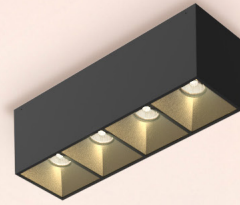

MF-BK

MF-WZ

BLACK MULTIPLE SHADES
INCLUDE BAFFLE IN:

WHITE ZINC MULTIPLE
SHADES INCLUDE
BAFFLE IN:

SPECIAL ORDER ONLY*

FINISHES
PLATINUM + BLACK
WHITE ZINC + BLACK

*MINIMUM ORDER REQUIRED.
*PLEASE ALLOW 120-150 DAYS FOR DELIVERY.