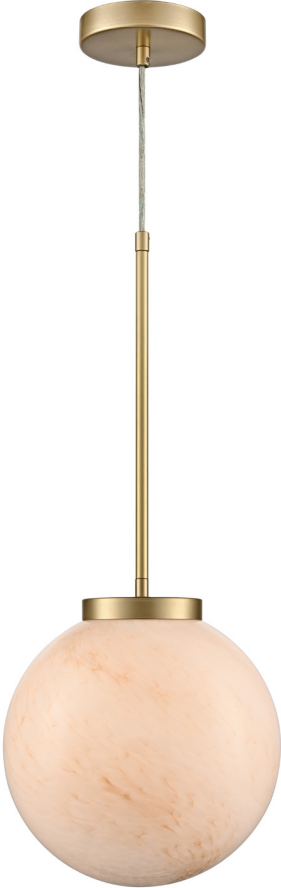

CEILING COLLECTIONS

MACE

B

C