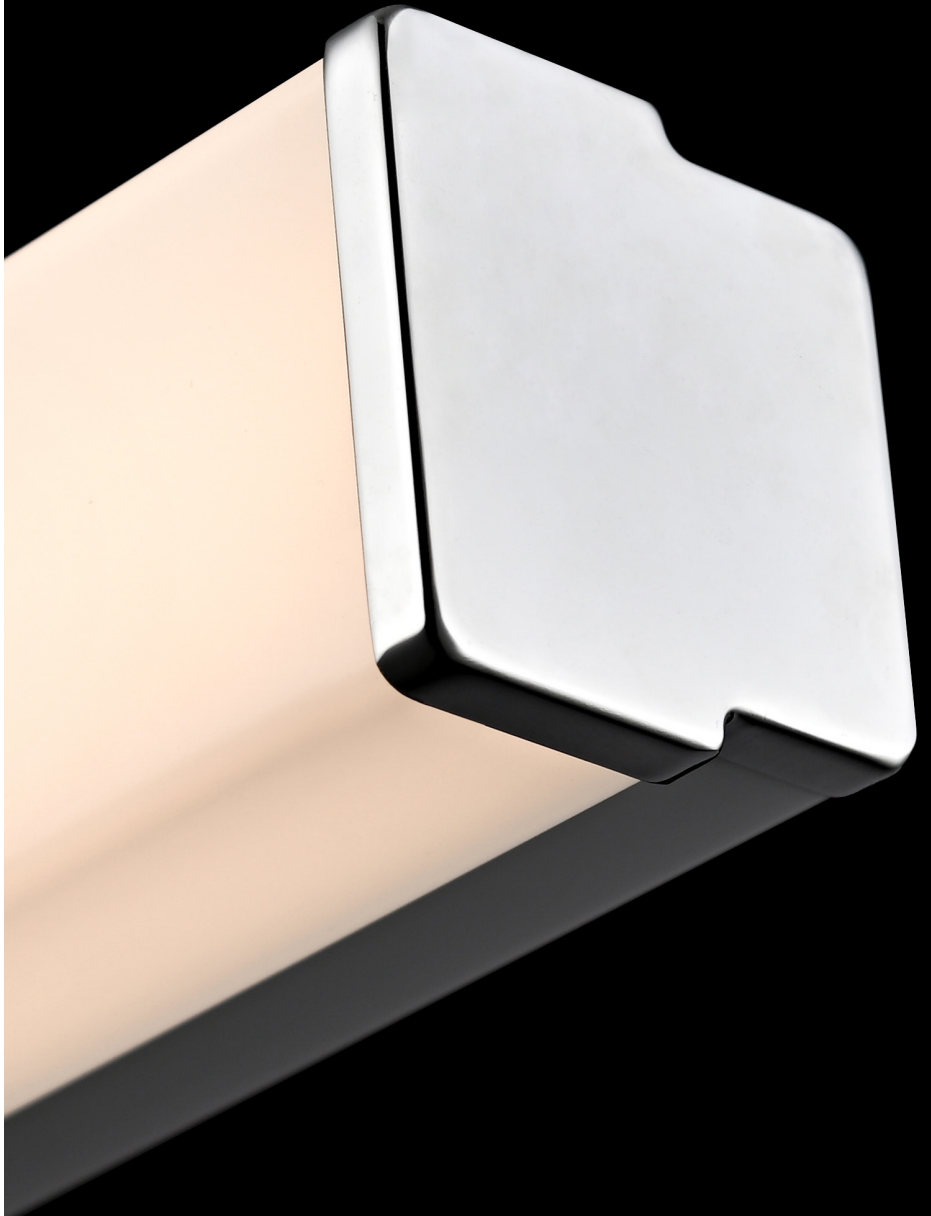

A DVP48744 - VANITY
W: 36" X D: 3¾" X H: 4¾"
30W LED
90+ CRI
3272LM / 3151LM*
2700 / 3000 / 3500 / 4000 / 5000K
FINISH SHOWN: CHROME
WITH ACRYLIC OPAL SHADE

B DVP48755 - VANITY
W: 48" X D: 3¾" X H: 4.75"
35W LED
90+ CRI
3477LM / 3014LM*
2700 / 3000 / 3500 / 4000 / 5000K
FINISH SHOWN: EBONY WITH
ACRYLIC OPAL SHADE

*INITIAL LUMENS / DELIVERED LUMENS CALCULATED AT 3000K

AT ANY TIME

SWITCHABLE BETWEEN 5 COLOUR TEMPERATURES

Warm White 2700K	Soft White 3000K	Natural White 3500K	Cool White 4000K	Daylight 5000K

FINISH & GLASS OPTIONS IN STOCK

EBONY W/ OPAL ACRYLIC SHADE
CHROME W/ OPAL ACRYLIC SHADE