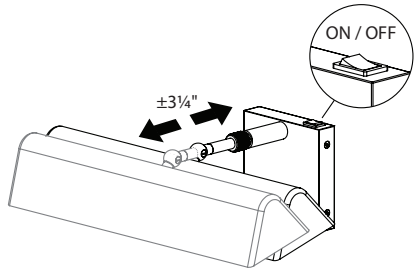

A DVP35516 - PICTURE LIGHT
W: 15¾" X D: 8¾"-11½" X H: 4¾"
2 X 70W MEDIUM BASE
FINISH SHOWN: SATIN NICKEL
WITH ON/OFF SWITCH

B DVP35543 - PICTURE LIGHT
W: 23¾" X D: 7¾"-12" X H: 4¾"
2 X 70W MEDIUM BASE
FINISH SHOWN: SATIN NICKEL
WITH ON/OFF SWITCH

CARLYLE
DVP35543 - PICTURE LIGHT
FINISH: SATIN NICKEL