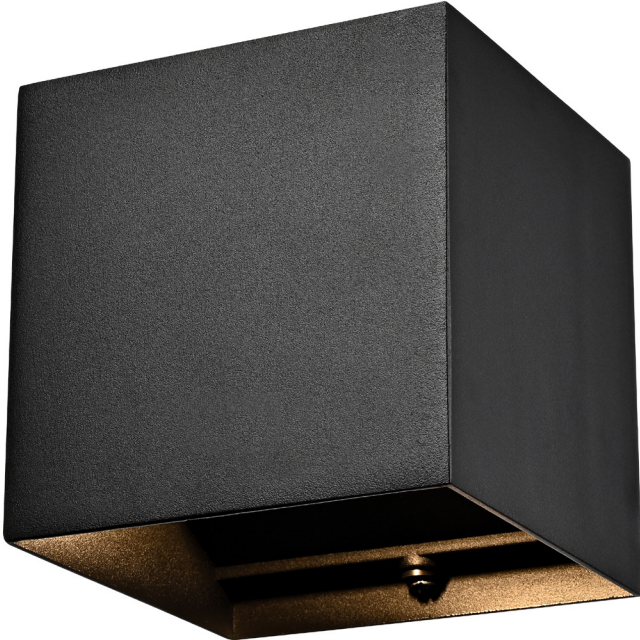

FINISH SHOWN:
BLACK