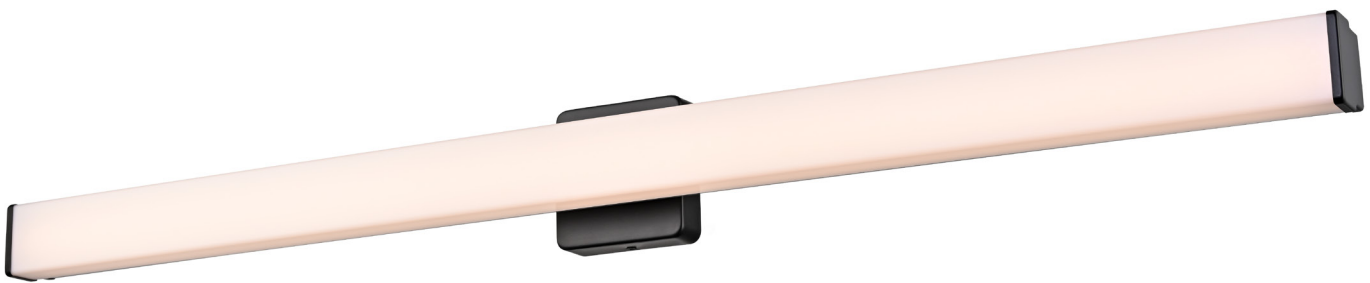

FINISH & GLASS OPTIONS IN STOCK

EBONY W/ OPAL ACRYLIC SHADE
 CHROME W/ OPAL ACRYLIC SHADE

CH-AO

EB-AO

VANITY & SCONCE COLLECTIONS
VANOC

A

B

A DVP48744 - VANITY
 W: 36" X D: 3¾" X H: 4¾"
 30W LED
 90+ CRI
 3272LM / 3151LM*
 2700 / 3000 / 3500 / 4000 / 5000K
 FINISH SHOWN: CHROME
 WITH ACRYLIC OPAL SHADE