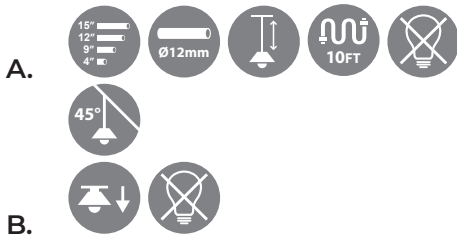

CPG-BFA

EB-GFA

CEILING COLLECTIONS
VIRTANEN

A

B

A DVP44321 - PENDANT
 Ø: 8" X H: 20¾"
 MIN H: 9¾" - MAX H: 129½"
 1 X 40W MEDIUM BASE
 FINISH SHOWN: EBONY WITH
 RIBBED OPAL GLASS

**B DVP44311 - SEMI-FLUSH
 MOUNT**
 Ø: 8" X H: 8¾"
 1 X 40W MEDIUM BASE
 FINISH SHOWN: CHAMPAGNE
 GOLD WITH RIBBED CLEAR
 GLASS