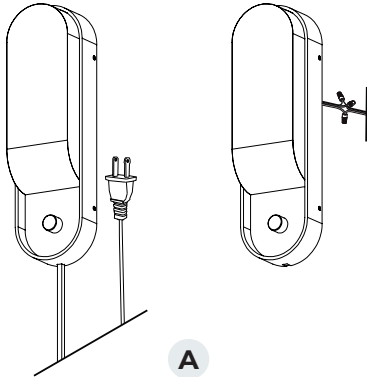

A DVP25516 - VANITY
W: 4¾" X D: 3¼" X H: 16¼"
12W LED
90+ CRI - 1152LM / 691LM*
3000K
FINISH SHOWN: EBONY WITH
GREY FAUX ALABASTER GLASS

B DVP25501 - VANITY
W: 4¾" X D: 3¼" X H: 16¼"
12W LED
90+ CRI - 1152LM / 691LM*
3000K
FINISH SHOWN: CHAMPAGNE
GOLD WITH BROWN FAUX
ALABASTER GLASS

C DVP25522 - VANITY
W: 23" X D: 3¼" X H: 4¾"
23W LED
90+ CRI - 2300LM / 1382LM*
3000K
FINISH SHOWN: CHAMPAGNE
GOLD WITH BROWN FAUX
ALABASTER GLASS

*INITIAL LUMENS / DELIVERED LUMENS CALCULATED AT 3000K

A

PLUG-IN OR HARDWIRE

A.

B, C.

FINISH & GLASS OPTIONS IN STOCK

CHAMPAGNE GOLD W/ BROWN FAUX
ALABASTER GLASS
EBONY W/ GREY FAUX ALABASTER GLASS

CPG-BFA

EB-GFA