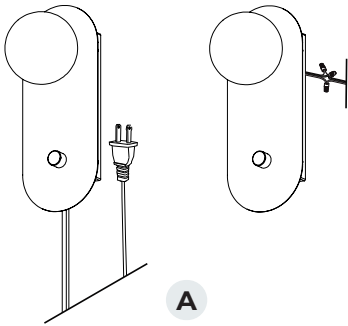

B DVP37911 - FLUSH MOUNT
 Ø: 21¼" X H: 6¾"
 6 X 25W CANDELABRA
 FINISH SHOWN: BRASS
 WITH MILKY SWIRL GLASS

C DVP37910 - PENDANT
 Ø: 12¼" X H: 12¾"
 MIN H: 17½" - MAX H: 57½"
 1 X 40W MEDIUM BASE
 FINISH SHOWN: EBONY
 WITH MILKY SWIRL GLASS