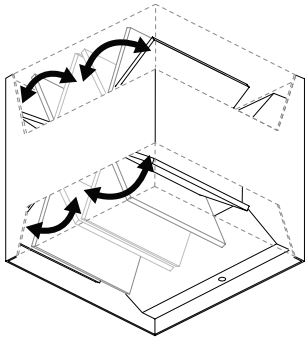

A **DVP30871** - SCONCE
W: 4¾" X D: 4¾" X H: 4¾"
10W LED
80+ CRI - 980LM / 686LM*
3000K

*INITIAL LUMENS / DELIVERED LUMENS CALCULATED AT 3000K

PLASTIC LOUVER ALLOWS
FOR VARIABLE BEAM ANGLE

A.