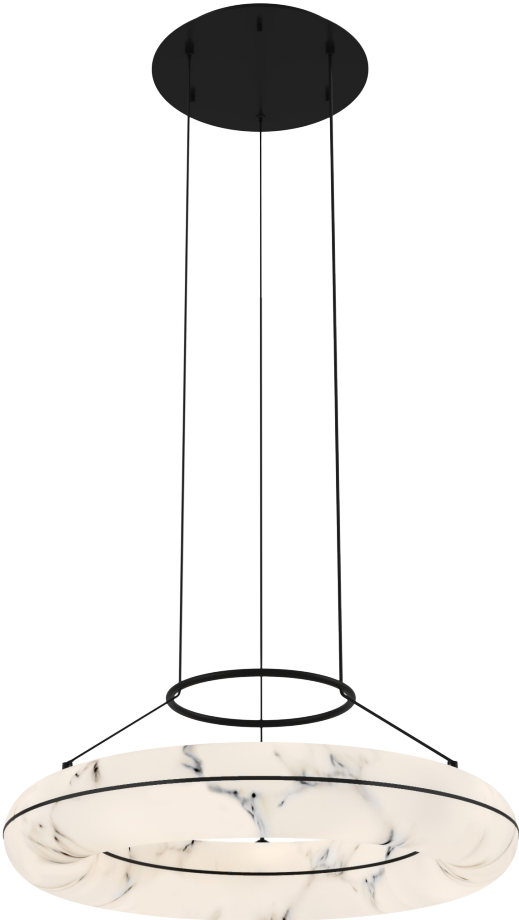

HEAVY DUTY MOUNTING KIT REQUIRED
KIT DE MONTAGE LOURD REQUIS

VILLE MARIE
DVP26857 - PENDANT
FINISH: EBONY WITH GREY
FAUX ALABASTER GLASS

**CEILING
COLLECTIONS**

CEILING COLLECTIONS

BEIGNET

A

B

A DVP23820 - PENDANT
Ø: 23¾" X H: 9"
MIN H: 5½" - MAX H: 125½"
60W LED
90+ CRI - 6024LM / 3115LM*
3000K
FINISH SHOWN: EBONY W/
GREY FAUX ALABASTER GLASS

B DVP23805 - PENDANT
Ø: 31¾" X H: 10¾"
MIN H: 5½" - MAX H: 125¼"
82W LED
90+ CRI - 8230LM / 4138LM*
3000K
FINISH SHOWN: CHAMPAGNE
GOLD W/ BROWN FAUX
ALABASTER GLASS

*INITIAL LUMENS / DELIVERED LUMENS CALCULATED AT 3000K