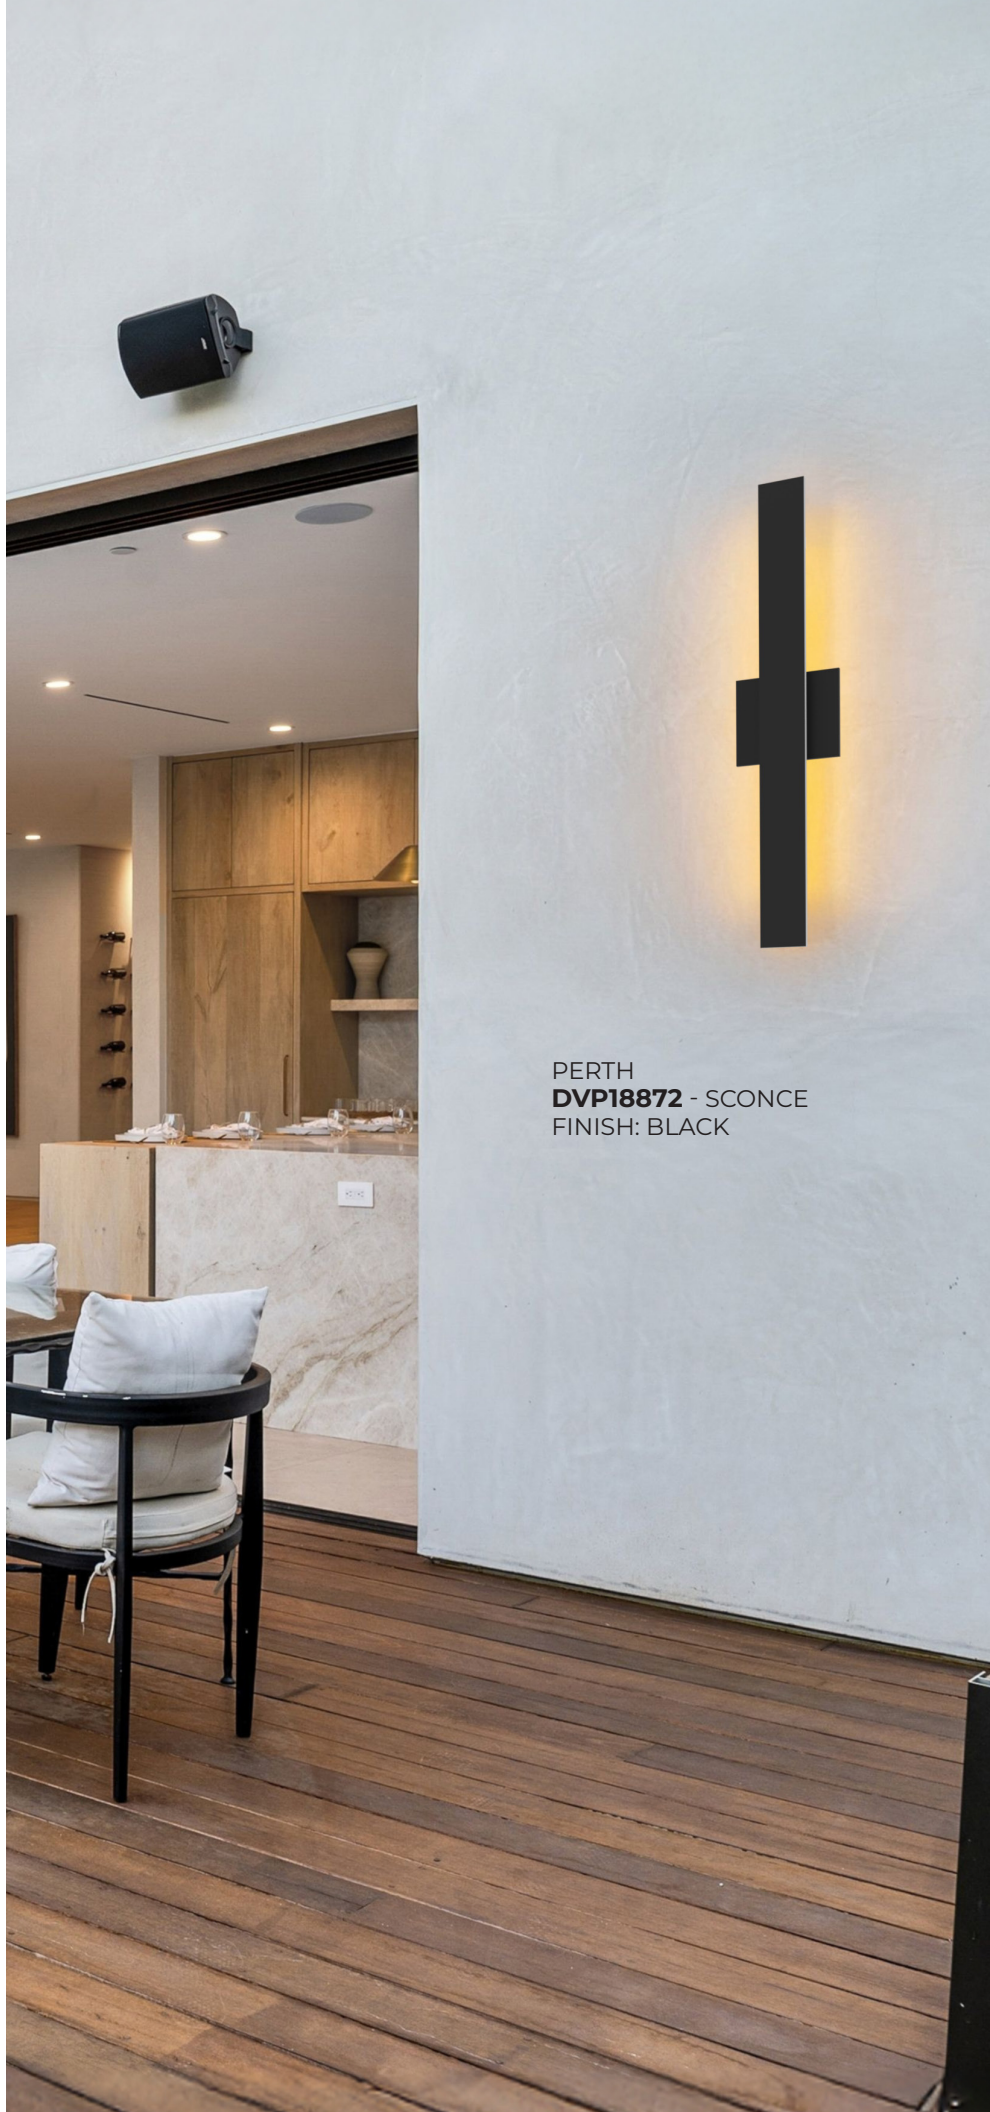

A DVP18871 - SCONCE
W: 4¾" X D: 1¾" X H: 16"
6.5W
90+ CRI - 403LM / 242LM*
3000 / 3500 / 5000K
FINISH SHOWN: BLACK

B DVP18872 - SCONCE
W: 4¾" X D: 1¾" X H: 24"
8W LED
90+ CRI - 605LM / 363LM*
3000 / 3500 / 5000K
FINISH SHOWN: BLACK

C DVP18873 - SCONCE
W: 4¾" X D: 1¾" X H: 36"
10W LED
90+ CRI - 930LM / 559LM*
3000 / 3500 / 5000K
FINISH SHOWN: BLACK

D DVP18874 - SCONCE
W: 4¾" X D: 1¾" X H: 48"
12W LED
90+ CRI - 1242LM / 745LM*
3000 / 3500 / 5000K
FINISH SHOWN: BLACK

*INITIAL LUMENS / DELIVERED LUMENS CALCULATED AT 3000K

AT ANY TIME

SWITCHABLE BETWEEN 3 COLOUR TEMPERATURES

Soft
White
3000K

Natural
White
3500K

Cool
White
4000K

FINISH & GLASS OPTIONS IN STOCK

BLACK

BK

PERTH
DVP18872 - SCONCE
FINISH: BLACK