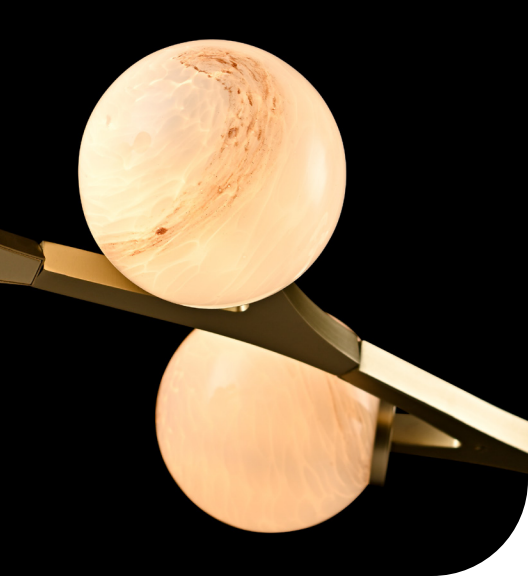

CEILING COLLECTIONS

MACE

A