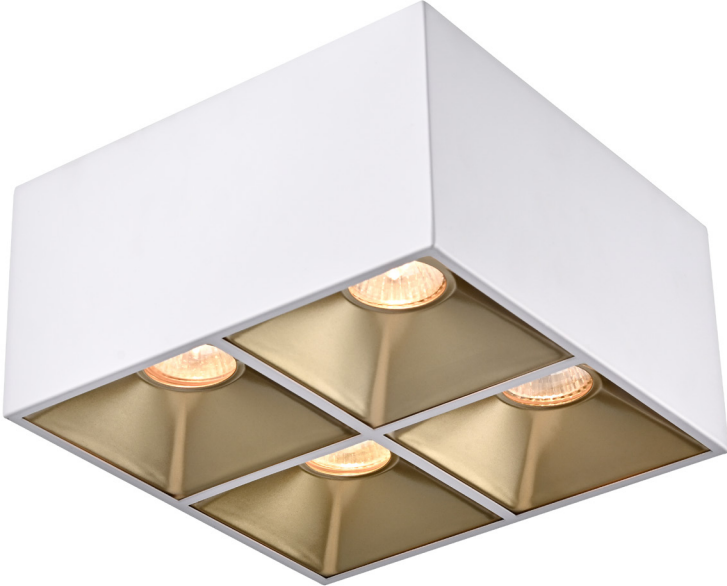

SPECIAL ORDER ONLY*

FINISHES
PLATINUM + BLACK
WHITE ZINC + BLACK

*MINIMUM ORDER REQUIRED.
*PLEASE ALLOW 120-150 DAYS FOR DELIVERY.

FLUSH MOUNT COLLECTIONS
SEVERN

A

B

C

A DVP22287 - FLUSH MOUNT
L: 18¾" X W: 9¾" X H: 4¾"
4 X 25W
FINISH SHOWN: MULTIPLE
SHADES W/ BLACK