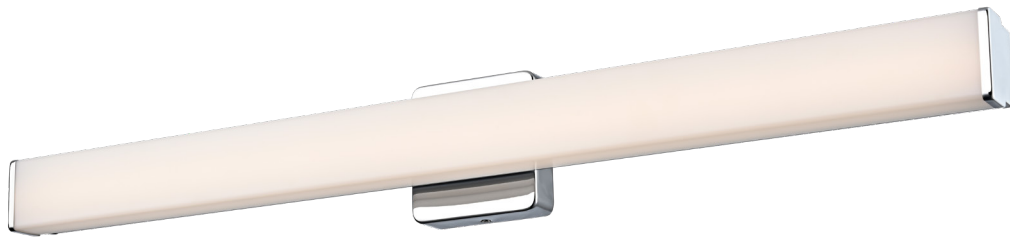

FINISH & GLASS OPTIONS IN STOCK

EBONY W/ OPAL ACRYLIC SHADE
 CHROME W/ OPAL ACRYLIC SHADE

CH-AO

EB-AO

VANITY & SCONCE COLLECTIONS
VANOC

A

B

A DVP48744 - VANITY
 W: 36" X D: 3¾" X H: 4¾"
 30W LED
 90+ CRI
 3272LM / 3151LM*
 2700 / 3000 / 3500 / 4000 / 5000K
 FINISH SHOWN: CHROME
 WITH ACRYLIC OPAL SHADE