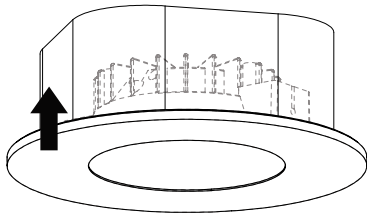

JUNCTION BOX

A.

BEFORE INSTALLATION

SWITCHABLE BETWEEN 5 COLOUR TEMPERATURES

Warm White 2700K	Soft White 3000K	Natural White 3500K	Cool White 4000K	Daylight 5000K
---------------------	---------------------	------------------------	---------------------	-------------------