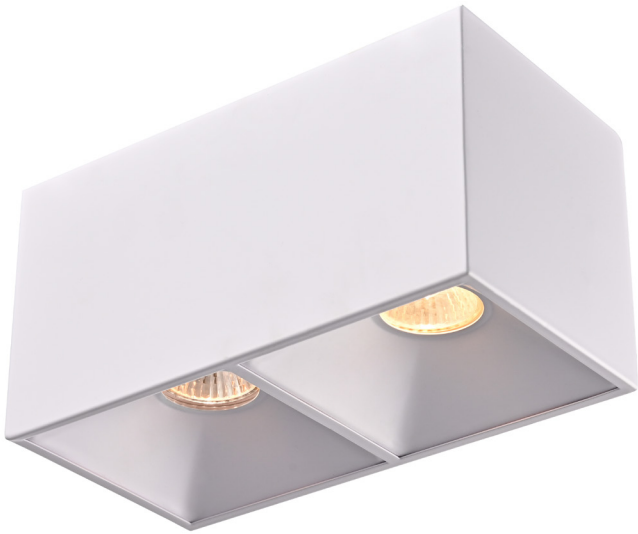

FINISH & GLASS OPTIONS IN STOCK

CHAMPAGNE GOLD WITH VODKA ICE GLASS
BLACK WITH VODKA ICE GLASS

CPG-VICE

BK-VICE

FLUSH MOUNT COLLECTIONS
SEVERN

A

B

A DVP22281 - FLUSH MOUNT
W: 4¾" X D: 4¾" X H: 4¾"
1 X 25W
FINISH SHOWN: MULTIPLE
SHADES W/ BLACK