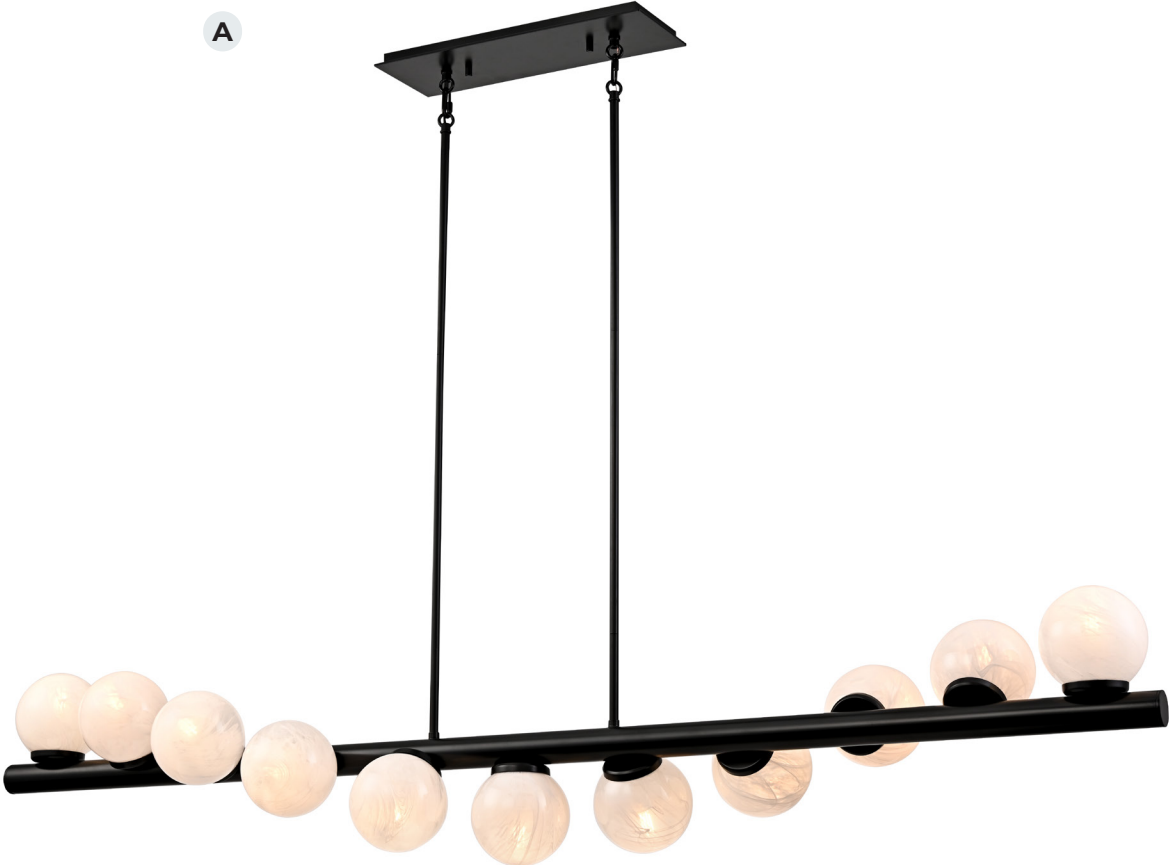

A.

DVI RECOMMENDED BULB

C35 CLEAR
LED

FINISH & GLASS OPTIONS IN STOCK

BRASS
EBONY

BR

EB

BRASS FINISH INCLUDES
CANDLE SLEEVES IN:

BR

MW

EBONY FINISH INCLUDES
CANDLE SLEEVES IN:

EB

MW

CARISBROOKE
DVP37149 - FOYER
 FINISH: EBONY

CEILING COLLECTIONS

CIRRUS

A

B

* BOBECHE WILL DEVIATE SLIGHTLY FROM PHOTOGRAPHY

A DVP37904 - LINEAR
 L: 48¾" X W: 8¾" X H: 8¾"
 MIN H: 21" - MAX H: 51¾"
 9 X 25W CANDELABRA
 FINISH SHOWN: BRASS WITH
 MILKY SWIRL GLASS

B DVP37941 - LINEAR
 L: 61¾" X W: 10¾" X H: 10¾"
 MIN H: 21" - MAX H: 51¾"
 11 X 25W CANDELABRA
 FINISH SHOWN: EBONY WITH
 MILKY SWIRL GLASS