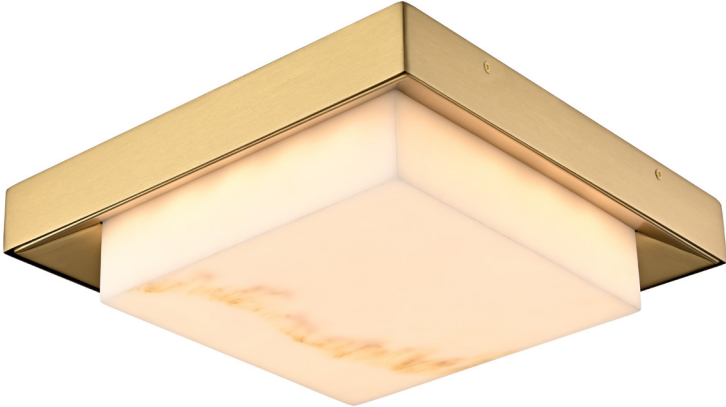

SEVERN
DVP22287 - FLUSH MOUNT
FINISH: MULTIPLE SHADES W/
BLACK

FLUSH MOUNT COLLECTIONS

TOPAZ

CEILING FIXTURES CAN
BE FOUND ON:

PAGE 49

DVP24602
CHANDELIER

A

B