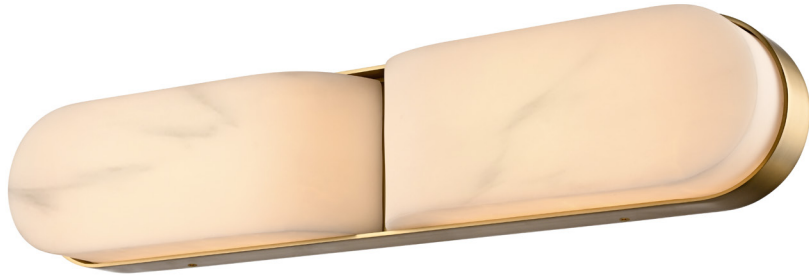

*MINIMUM ORDER REQUIRED.
*PLEASE ALLOW 120-150 DAYS FOR DELIVERY.

MONTEBELLO
DVP7101 - SCONCE
FINISH: CHAMPAGNE
GOLD W/ BROWN FAUX
ALABASTER

NOVELLA

A

B

C

A DVP25516 - VANITY
 W: 4¾" X D: 3¼" X H: 16¼"
 12W LED
 90+ CRI - 1152LM / 691LM*
 3000K
 FINISH SHOWN: EBONY WITH
 GREY FAUX ALABASTER GLASS