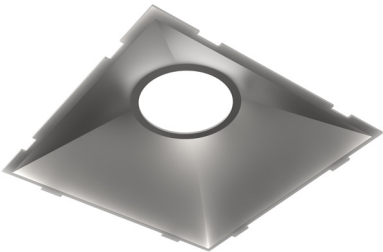

SPECIAL ORDER ONLY*

FINISHES
PLATINUM + BLACK
WHITE ZINC + BLACK

*MINIMUM ORDER REQUIRED.
*PLEASE ALLOW 120-150 DAYS FOR DELIVERY.

FLUSH MOUNT COLLECTIONS
SEVERN

A

B

C

A DVP22287 - FLUSH MOUNT
L: 18¾" X W: 9¾" X H: 4¾"
4 X 25W
FINISH SHOWN: MULTIPLE
SHADES W/ BLACK