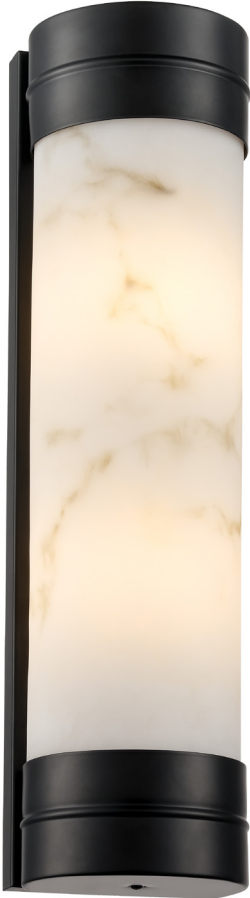

VANITY & SCONCE COLLECTIONS
MONTEBELLO

A