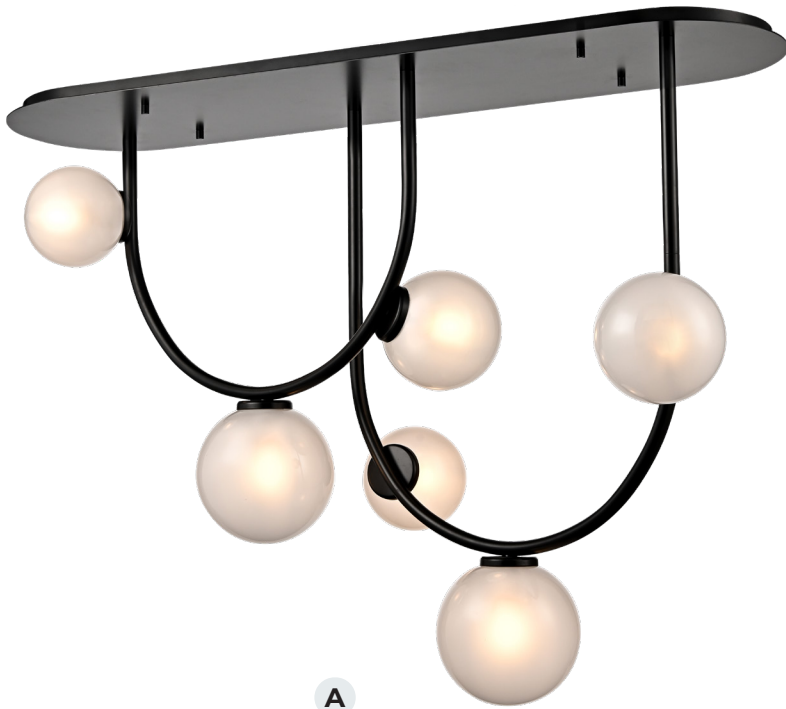

CEILING COLLECTIONS
ESCARPMENT