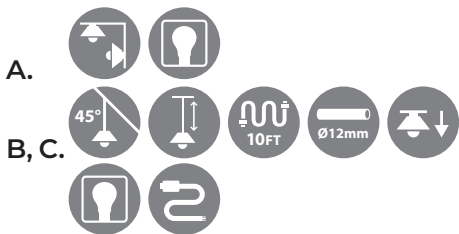

A DVP45332 - SEMI-FLUSH MOUNT
Ø: 10" X H: 9"
1 X 40W MEDIUM BASE
FINISH SHOWN: EBONY W/
PEARL GREY GLASS

B DVP45321 - PENDANT
Ø: 10" X H: 10³/₄"
MIN H: 12¹/₄" - MAX H: 144¹/₄"
1 X 40W MEDIUM BASE
FINISH SHOWN: CHAMPAGNE
GOLD W/ PEARL BROWN GLASS

C DVP45320 - PENDANT
Ø: 14¹/₄" X H: 14³/₄"
MIN H: 16¹/₄" - MAX H: 148¹/₄"
1 X 40W MEDIUM BASE
FINISH SHOWN: EBONY W/
PEARL GREY GLASS

MACE
DVP45320 - PENDANT
FINISH: EBONY W/ PEARL
GREY GLASS

DVI RECOMMENDED BULB

FINISH & GLASS OPTIONS IN STOCK

CHAMPAGNE GOLD W/ PEARL BROWN GLASS
EBONY W/ PEARL GREY GLASS

CPG-PB

EB-PG