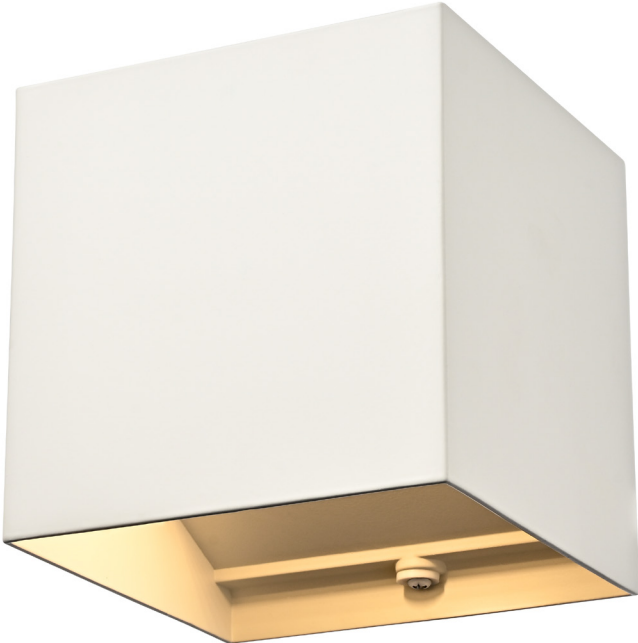

OUTDOOR COLLECTIONS

TERRA

FINISH SHOWN:
WHITE ZINC