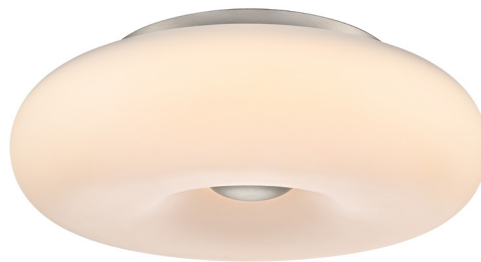

PORTAGE

CEILING FIXTURES CAN
BE FOUND ON:
PAGE 49

DVP24320
PENDANT

A

B

C

A DVP24348 - FLUSH MOUNT
 Ø: 19¾" X H: 6"
 42W LED
 90+ CRI - 4200LM / 2574LM*
 2700 / 3000 / 3500 / 4000 / 5000K
 FINISH SHOWN: EBONY W/
 OPAL ACRYLIC SHADE