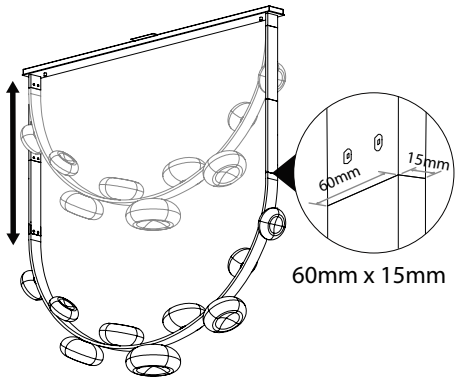

FINISH & GLASS OPTIONS IN STOCK

EBONY W/ TRUE OPAL GLASS