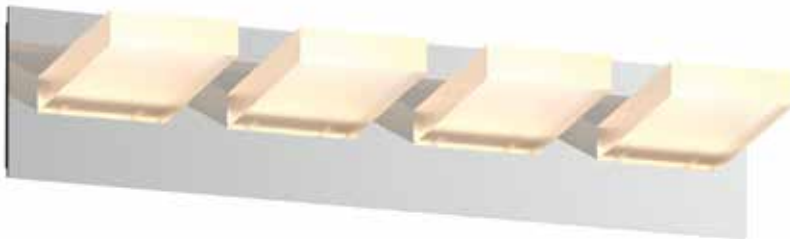

Finish Shown: Chrome w/ K9 Optic Crystal Glass

FINISH & GLASS OPTIONS

- Brass w/ Brown Faux Alabaster Glass
- Ebony w/ Gray Faux Alabaster Glass

DVI'S RECOMMENDED BULB
E26 T14 SHORT LED

A.

B.

C.

A-C.