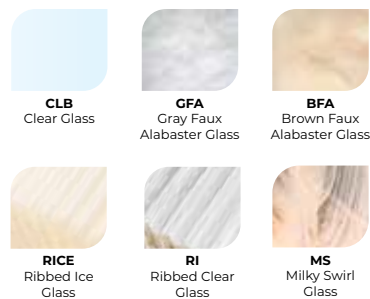

NEW FOR 2024