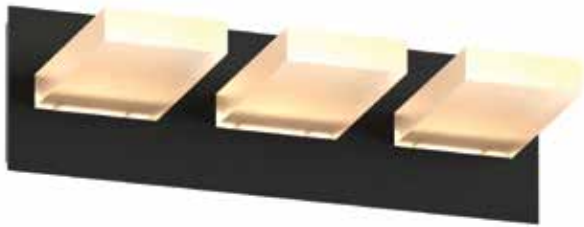

Finish Shown: Chrome w/ K9 Optic Crystal Glass

FINISH & GLASS OPTIONS

- Brass w/ Brown Faux Alabaster Glass
- Ebony w/ Gray Faux Alabaster Glass

DVI'S RECOMMENDED BULB
E26 T14 SHORT LED

A.

B.

C.

A-C.