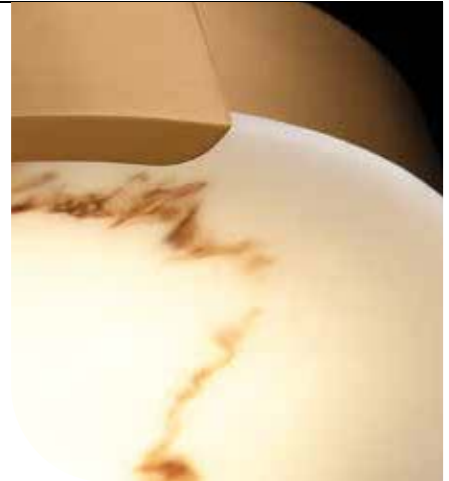

DVI'S RECOMMENDED BULB
 E26 A19 FROSTED LED

A.

B.

C.

BEFORE INSTALLATION
SWITCHABLE BETWEEN 3 COLOUR TEMPERATURES

Soft White 3000K WW	Cool White 4000K NW	Daylight 5000K CW
--------------------------	--------------------------	------------------------