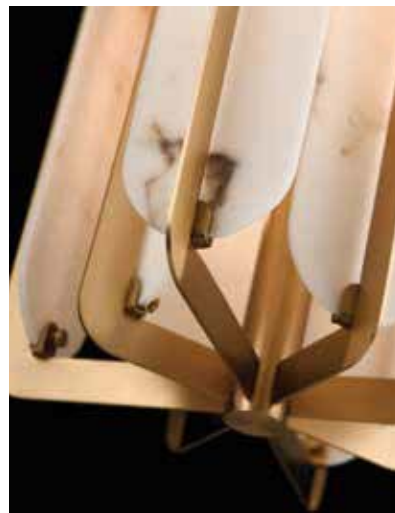

ON THE BACK COVER
JASPER
DVP49749
Brass w/ Brown Faux Alabaster Glass
See Page 24