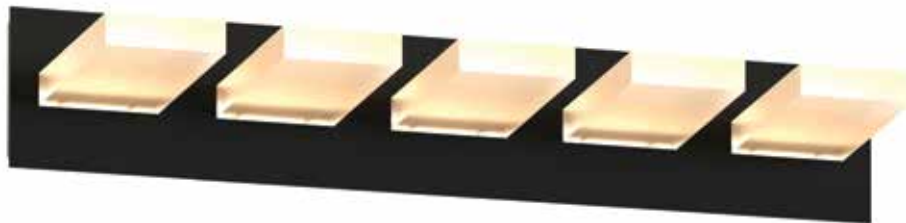

Finish Shown: Chrome w/ K9 Optic Crystal Glass

FINISH & GLASS OPTIONS

- Brass w/ Brown Faux Alabaster Glass
- Ebony w/ Gray Faux Alabaster Glass

DVI'S RECOMMENDED BULB
E26 T14 SHORT LED

A.

B.

C.

A-C.