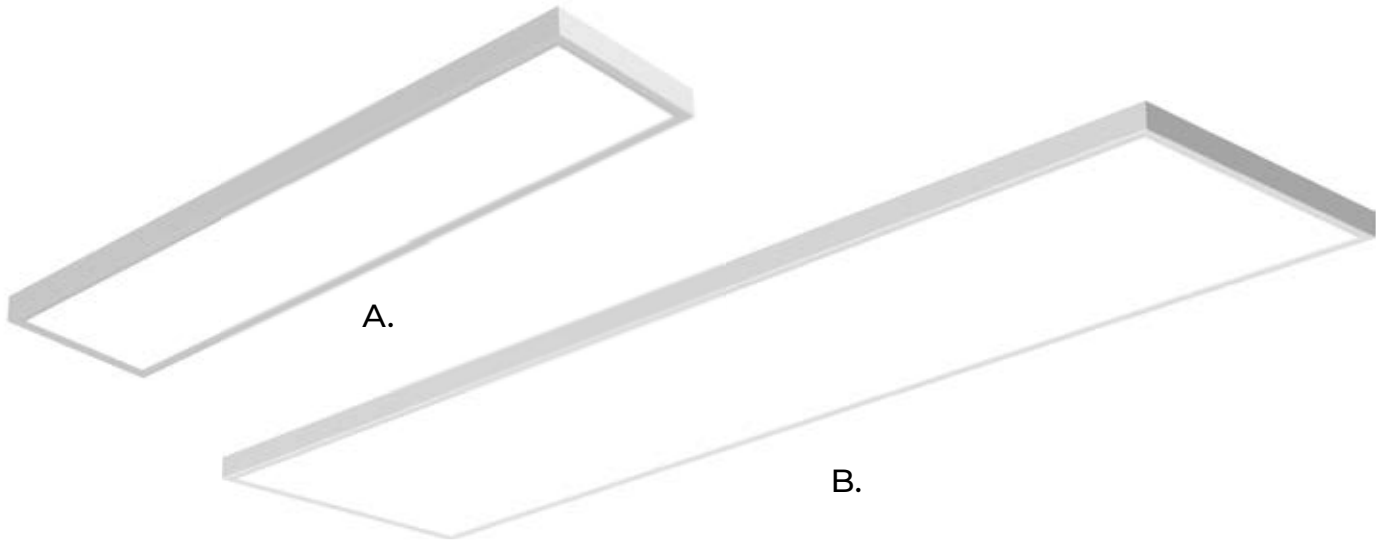

A, B.

A. DVP39148 : FLUSH MOUNT

L: 24" x W: 6" x H: 1"

Light Source: 1 x 22W LED, 2420 / 1760 lm*

Finish Shown: Matte White

B. DVP39158 : FLUSH MOUNT

L: 48" x W: 12" x H: 1"

Light Source: 1 x 40W LED, 4400 / 3200 lm*

Finish Shown: Matte White

*Initial / Delivered Lumens

FINISH & GLASS OPTIONS

• Matte White

	ELSIE	
Length	24"	48"
Width	6"	12"
Height	1"	1"
Wattage	22W	40W
Initial lumens	2420LM	4400LM
Delivered lumens	1760LM	3200LM
Estimated annual cost*	$2.24	$4.08
Colour temperature	2700K / 3000K / 3500K / 4000K / 5000K on switch	
CRI	80+	
Beam angle	120°	
Power factor	0.9	
Embedded magnet	No	
Trim included	No	
Energy Star	Yes	
ETL	Yes	
Life cycle @ 3 hrs/day	20 Years	
Wet Location	No	
Warranty	5 Years Residential/50,000 Hours Commercial @ L70 Standard	

DIMMABILITY DATA / DONNÉES DE GRADATION

	ELSIE	
	SIZE	
	24"	48"
LEGRAND ADORNE SOFTAP ADTP703U	✓*	✓*
LUTRON MAESTRO MACL-153MH	✓*	✓*
LUTRON DIVA® / DIVA® C.L DVWCL-153PH	✓*	✓*
LEVITON DECORA SURESLIDE®	✓*	✓*
LUTRON C.L SKYLARK CONTOUR CTL -153P	✓*	✓*
LUTRON CASETA® WIRELESS	✓*	✓*
LEVITON DECORA ROCKER SLIDE	✓*	✓*
LEVITON DECORA SMART™	✓*	✓*
LUTRON MAESTRO PRO MA-PRO-WH	✓*	✓*

✓* Detailed report on request