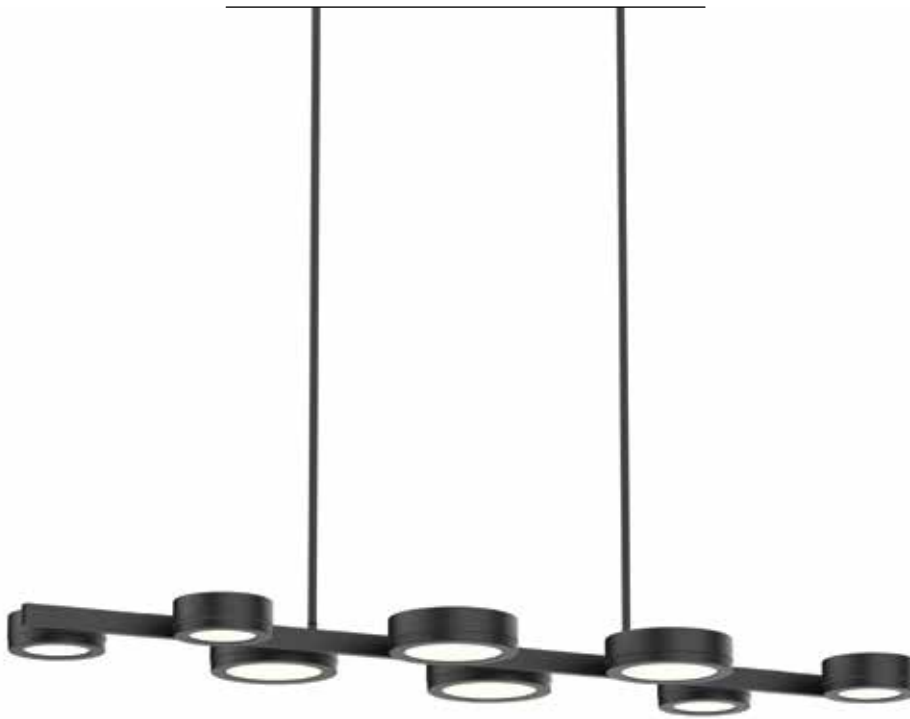

MORE TEMAGAMI
CAN BE FOUND IN OUR
MAIN CATALOG, VOL. 15
ON PAGES 247-249

A.

A. DVP39304 : LINEAR

Ø: 54" x W: 16¾" x H: 2" | Min H: 7" - Max H: 43½"

Light Source: 1 x 72W LED, 8000 / 4800 lm* | 3000, 4000, 5000 K | 80 CRI

Finish Shown: Graphite

Replacement Modules: KIT39208-1/KIT39218-1

*Initial / Delivered Lumens

FINISH & GLASS OPTIONS

• Multiple Finish + Graphite