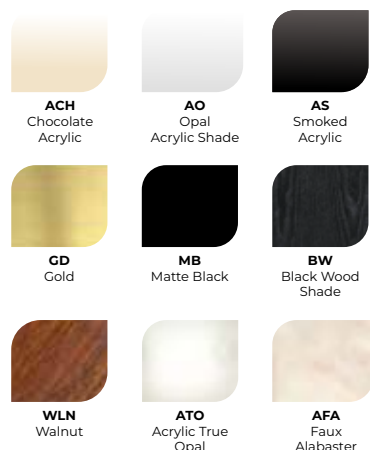

NEW FOR 2024