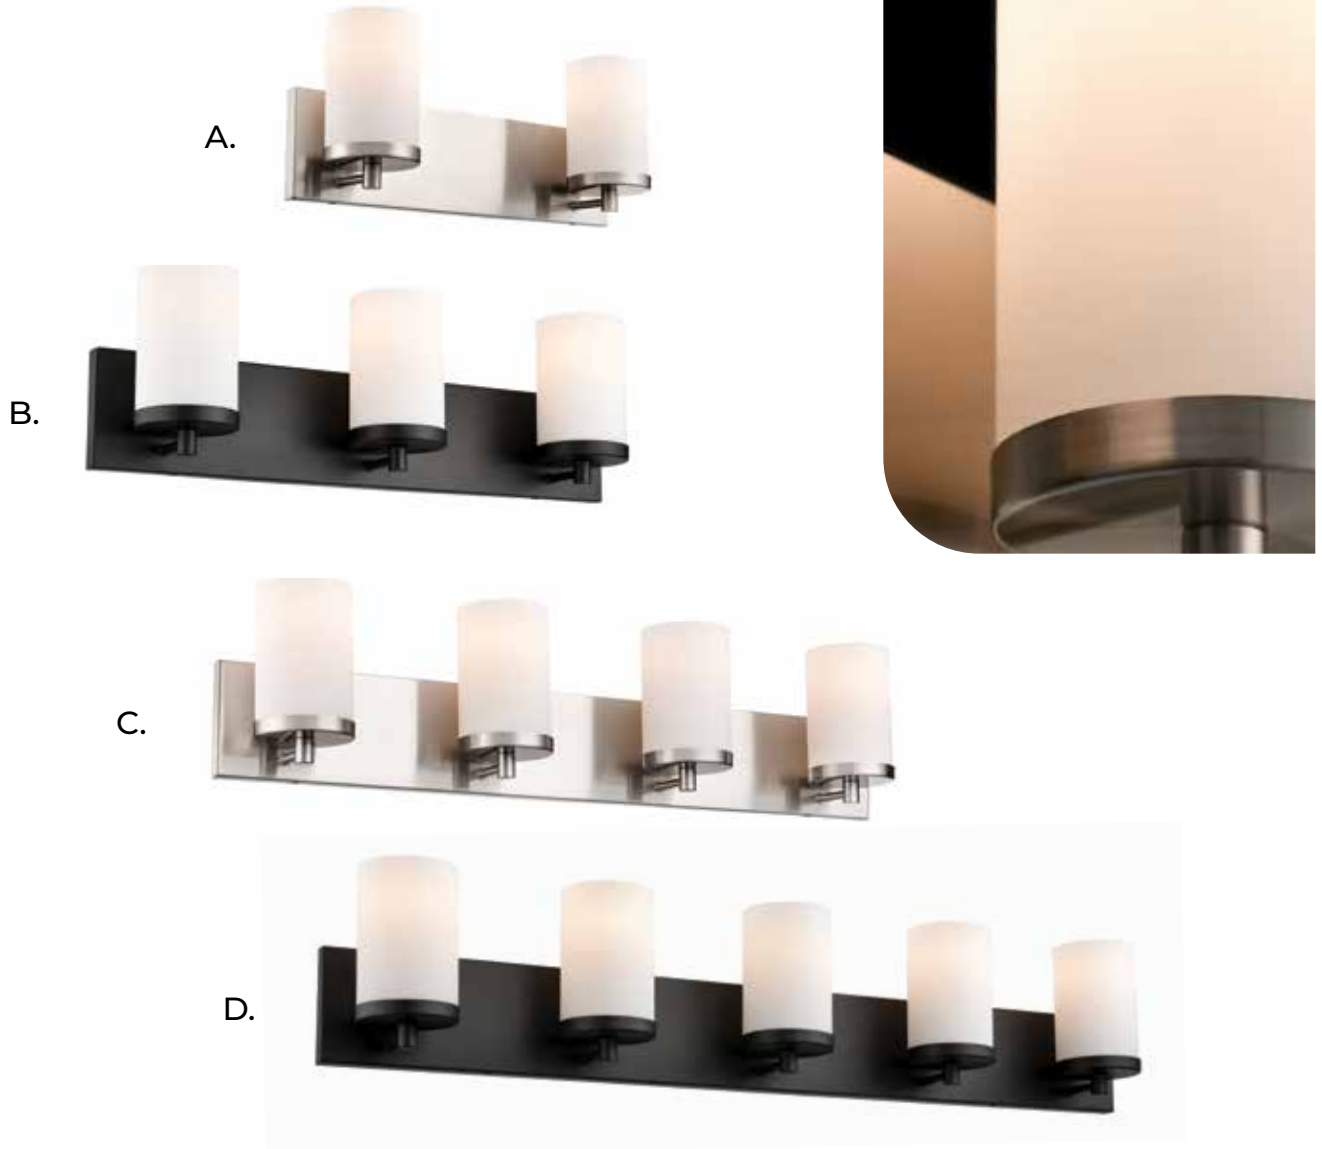

1. **A. DVP0422 : VANITY**
   W: 18" x **D:** 4¾" x **H:** 7¼"
   Light Source: 2 x 40W Medium Base
   Finish Shown: Satin Nickel w/ Half Opal Glass
2. **B. DVP0443 : VANITY**
   W: 24" x **D:** 4¾" x **H:** 7¼"
   Light Source: 3 x 40W Medium Base
   Finish Shown: Ebony w/ Half Opal Glass
3. **C. DVP0444 : VANITY**
   W: 32" x **D:** 4¾" x **H:** 7¼"
   Light Source: 4 x 40W Medium Base
   Finish Shown: Satin Nickel w/ Half Opal Glass

1. **D. DVP0455 : VANITY**
   W: 39½" x **D:** 4¾" x **H:** 7¼"
   Light Source: 5 x 40W Medium Base
   Finish Shown: Ebony w/ Half Opal Glass

FINISH & GLASS OPTIONS

- Ebony w/ Half Opal Glass
- Satin Nickel w/ Half Opal Glass

DVI'S RECOMMENDED BULB
E26 A19 FROSTED LED