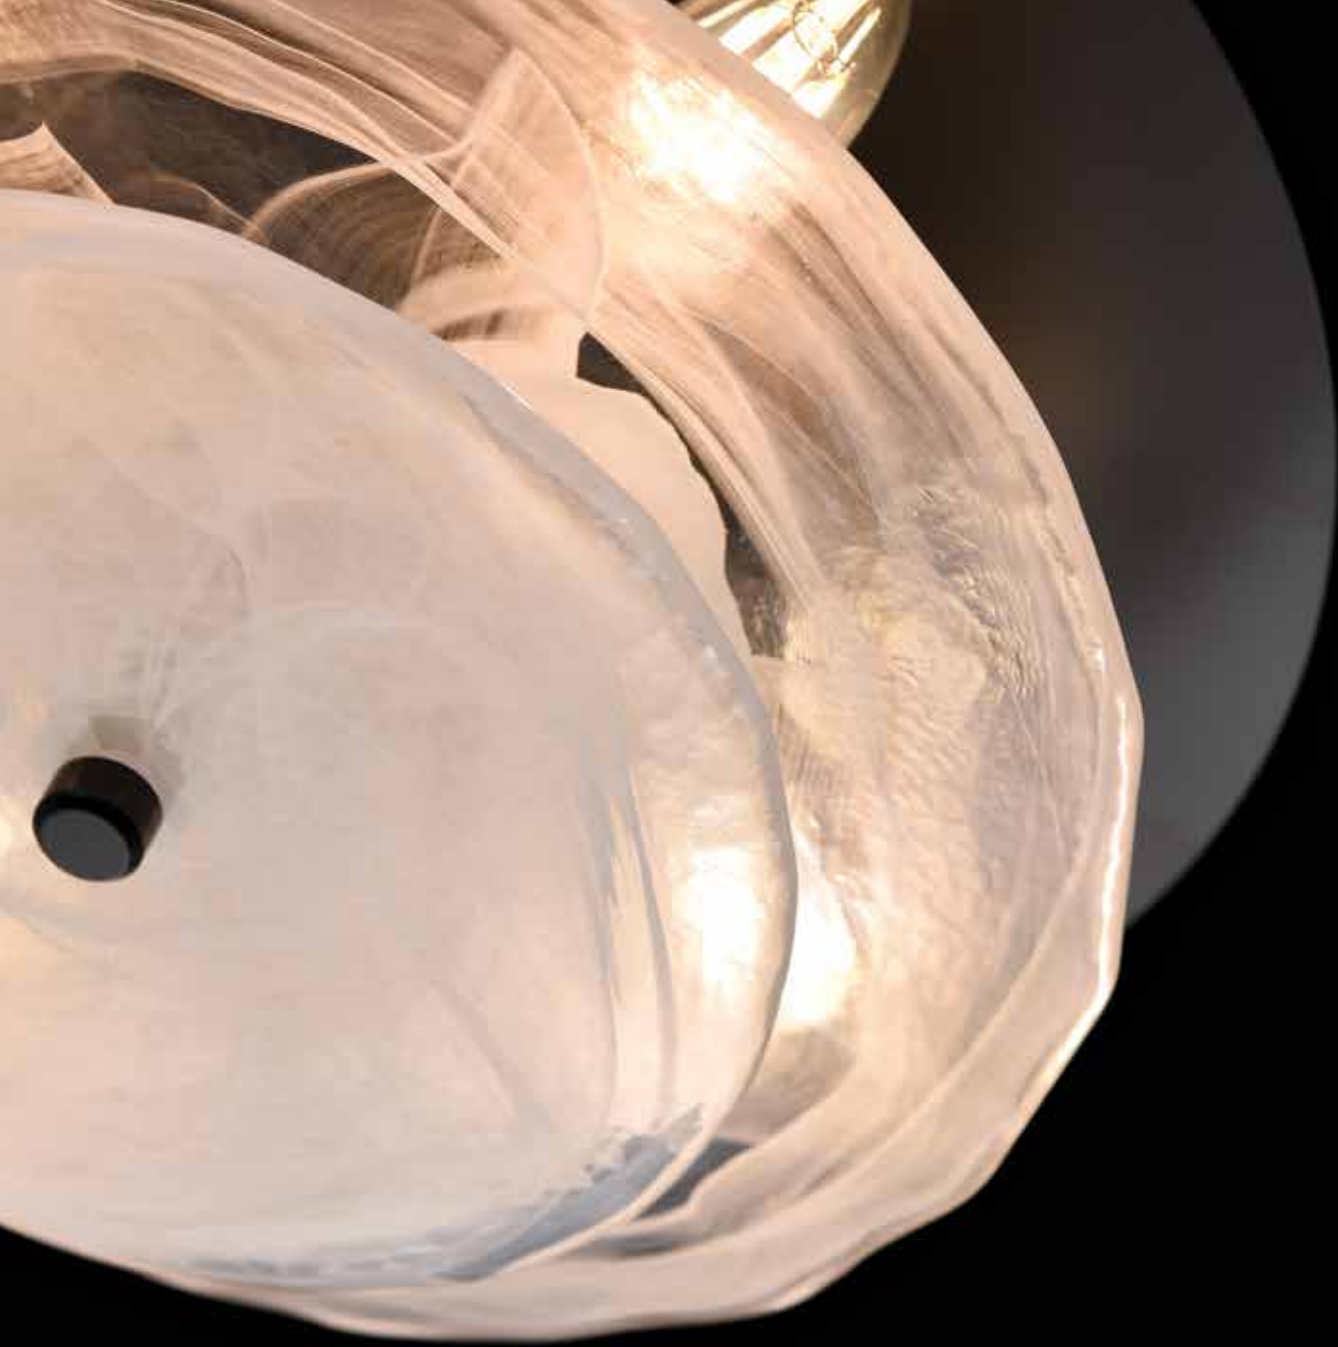

FLUSH MOUNT COLLECTIONS