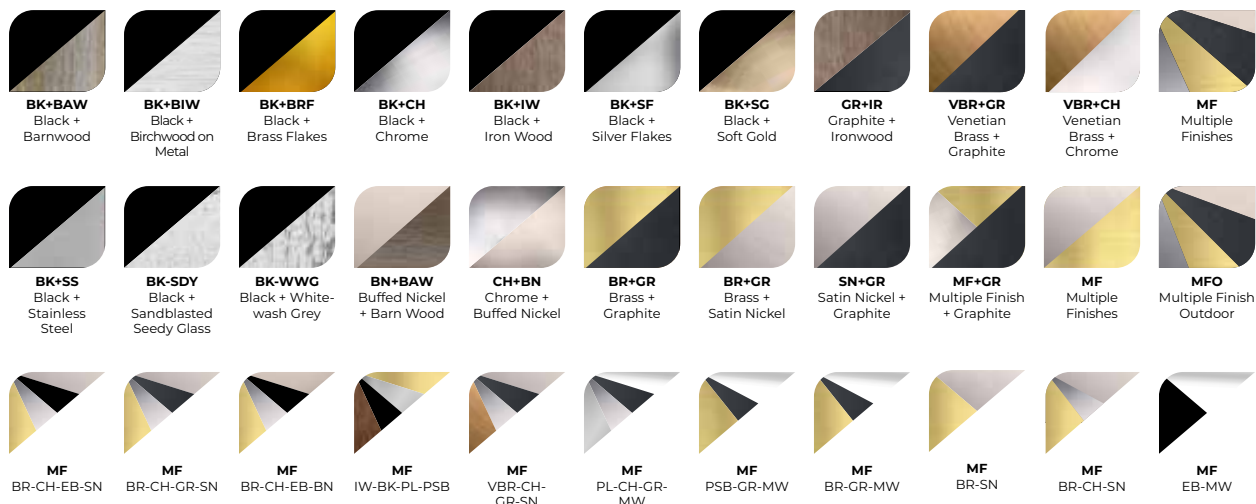

COMBINATIONS & MULTIPLE FINISHES