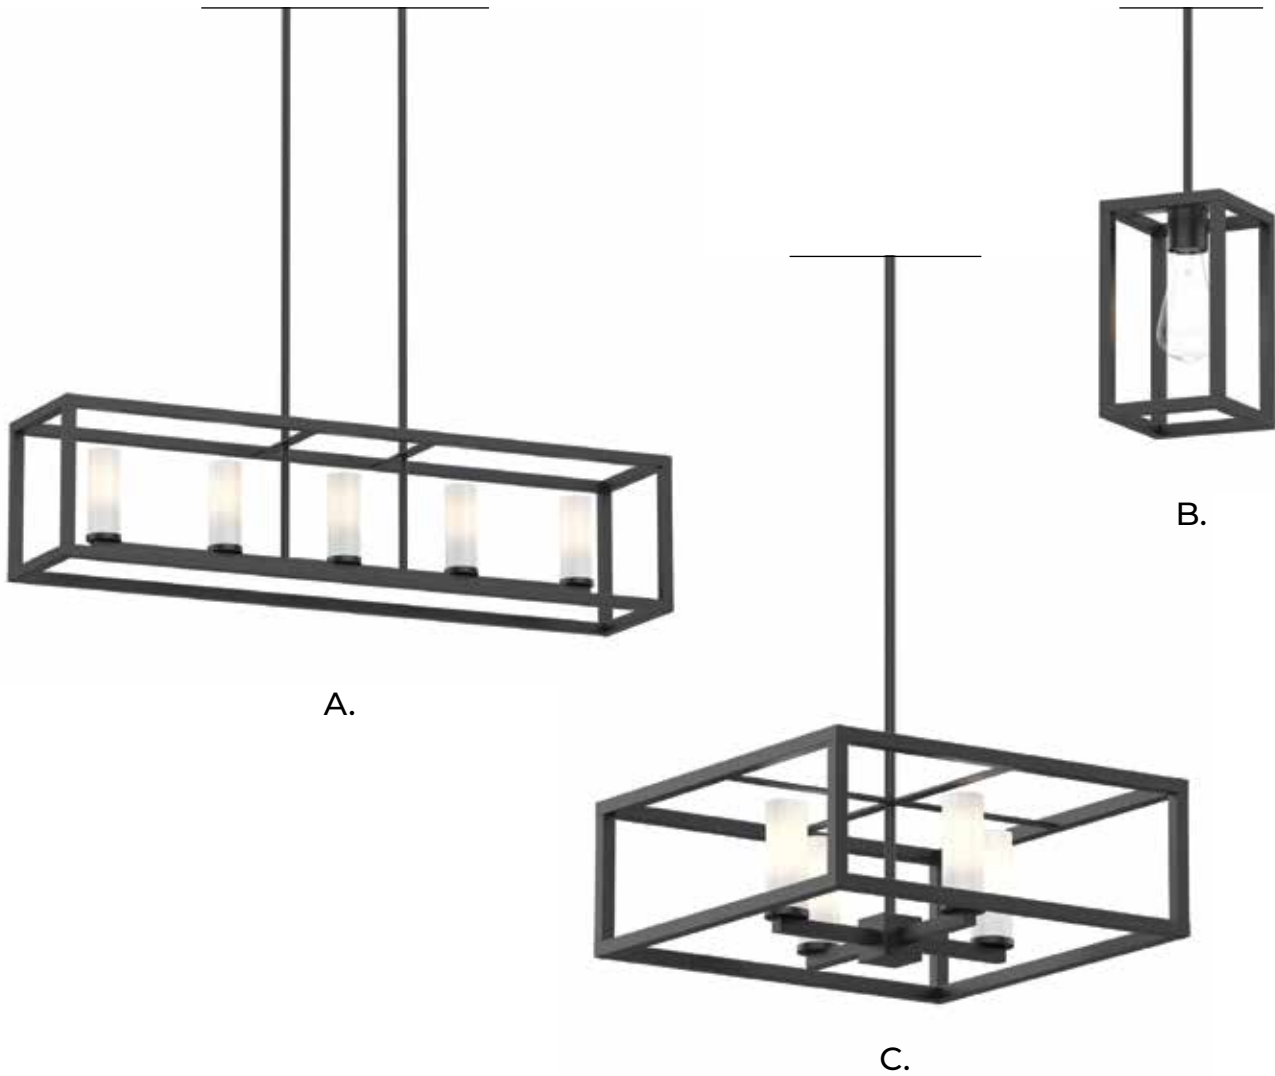

SAMBRE

- **A. DVP28102 : LINEAR**
  L: 36¼" x **W:** 8" x **H:** 9" | **Min H:** 10" – **Max H:** 50½"
  Light Source: 5 x 60W Candelabra
  Finish Shown: Ebony w/ Half Opal Glass
- **B. DVP28121 : MINI-PENDANT**
  L: 6¾" x **W:** 6¾" x **H:** 11¾" | **Min H:** 13¼" – **Max H:** 53¼"
  Light Source: 1 x 70W Medium Base
  Finish Shown: Ebony
- **C. DVP28120 : PENDANT**
  L: 18¼" x **W:** 18¼" x **H:** 7¾" | **Min H:** 9¼" – **Max H:** 49¼"
  Light Source: 4 x 60W Candelabra
  Finish Shown: Ebony w/ Half Opal Glass

DVI'S RECOMMENDED BULB
E12 T6 OPAL LED