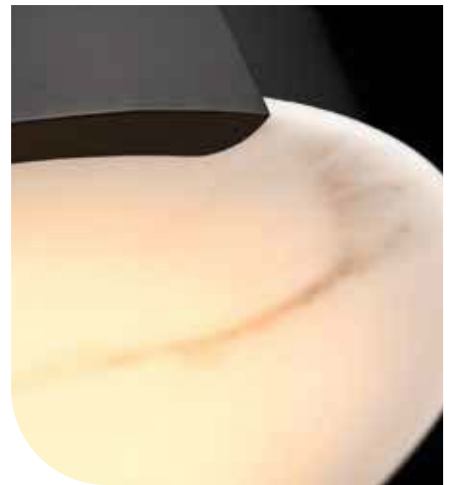

DVI'S RECOMMENDED BULB
 E26 A19 FROSTED LED

A.

B.

C.

BEFORE INSTALLATION
SWITCHABLE BETWEEN 3 COLOUR TEMPERATURES

Soft White 3000K WW	Cool White 4000K NW	Daylight 5000K CW
--------------------------	--------------------------	------------------------