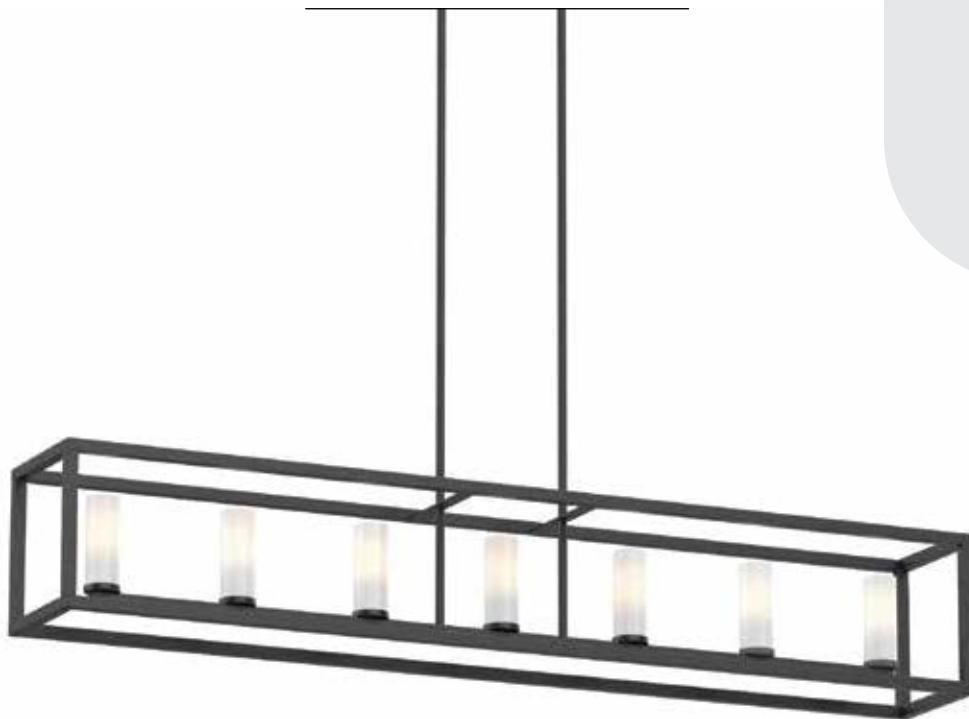

B. **DVP48552**: FLUSH MOUNT
Ø: 15½" x H: 6"
Light Source: 3 x 40W Medium Base
Finish Shown: Brass w/ True Opal Glass

FINISH & GLASS OPTIONS

- Brass w/ True Opal Glass
- Ebony w/ True Opal Glass
- Satin Nickel w/ True Opal Glass

DVI'S RECOMMENDED BULB
E26 A19 FROSTED LED

MORE SAMBRE
 CAN BE FOUND IN OUR
 MAIN CATALOG, VOL. 15
 ON PAGES 232-237

DVP28121
 MINI-PENDANT

A.

A. **DVP28104: LINEAR**
L: 52" x **W:** 8" x **H:** 9" | **Min H:** 10½" – **Max H:** 50½"
Light Source: 7 x 60W Candelabra
Finish Shown: Ebony w/ Half Opal Glass