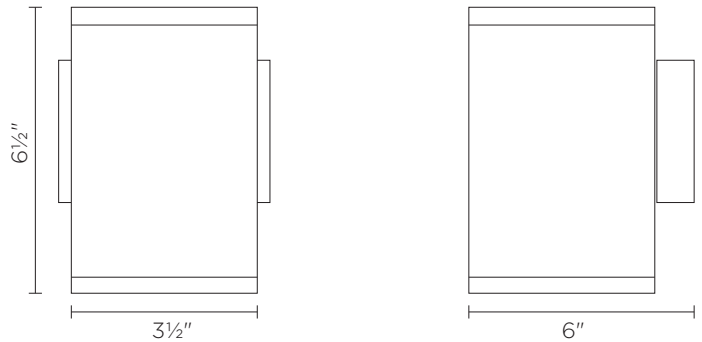

## DIMENSIONS

**Length / Ø:** 3.5"

**Width:** N/A"

**Height:** 6.5"

**Depth:** 6"

**Minimum Height:** N/A"

**Maximum Height:** N/A"

## PIPE / CHAIN / CORD INFORMATION

**Pipe/Chain Kit Included:** Not Included

**Pipe Information:** N/A

**Chain Information:** N/A

**Wire/Cord Information:** N/A

**Max Sloped Ceiling Angle:** N/A

*\*Conversion 19° to 45° : ASY0101+Finish (2 loops + 1 chain):  
For Additional Cost*