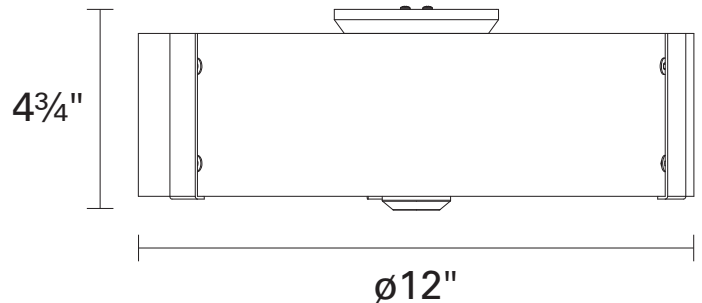

PIPE / CHAIN / CORD INFORMATION

Pipe/Chain Kit Included: Not Included
Pipe Information: N/A
Chain Information: N/A
Wire/Cord Information: N/A
Max Sloped Ceiling Angle: N/A
**Conversion 19° to 45° : ASY0101+Finish (2 loops + 1 chain):
For Additional Cost*