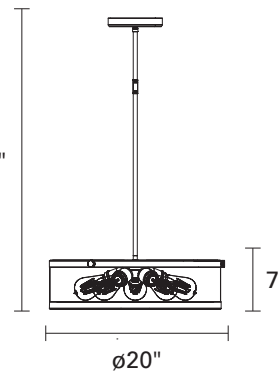

GASTOWN

| PENDANT

SKU | DVP15705

FINISH OPTIONS

Graphite Net (GR/N)

DIMENSIONS

Length / Ø: 20"

Width: N/A"

Height: 7"

Depth: N/A"

Minimum Height: 8.5"

Maximum Height: 48.5"

LAMPING

Number of Sockets: 5

Wattage of Individual Socket: 100W

Socket Type: Medium Base (E26)

Socket Orientation: Sideways

Lamp Confinement: Fully Open

Voltage: 120V

Dimmable: Yes

Bulbs Not Included

PIPE / CHAIN / CORD INFORMATION

Pipe/Chain Kit Included: Pipe Kit Available

Pipe Information: 40 (15 + 12 + 9 + 4) x 0.5 Inches Pipe Kit

Chain Information: N/A

Wire/Cord Information: 10 Ft

Max Sloped Ceiling Angle: Hang-Straight 19 Degrees

**Conversion 19° to 45° : ASY0101+Finish (2 loops + 1 chain);
For Additional Cost*

Min 13"
Max 49"

ADDITIONAL INFORMATION