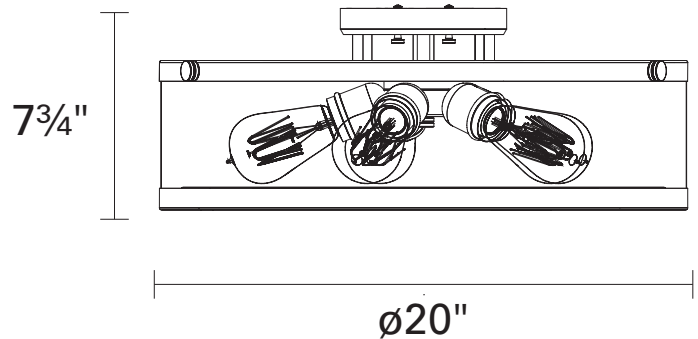

GASTOWN

| SEMI-FLUSH MOUNT

SKU | DVP15718

FINISH OPTIONS

Graphite Net (GR/N)

DIMENSIONS

Length / Ø: 20"

Width: N/A"

Height: 7.75"

Depth: N/A"

Minimum Height: N/A"

Maximum Height: N/A"

LAMPING

Number of Sockets: 5

Wattage of Individual Socket: 100W

Socket Type: Medium Base (E26)

Socket Orientation: Sideways

Lamp Confinement: Fully Open

Voltage: 120V

Dimmable: Yes

Bulbs Not Included

PIPE / CHAIN / CORD INFORMATION

Pipe/Chain Kit Included: Not Included

Pipe Information: N/A

Chain Information: N/A

Wire/Cord Information: N/A

Max Sloped Ceiling Angle: N/A

**Conversion 19° to 45° : ASY0101+Finish (2 loops + 1 chain):
For Additional Cost*

ADDITIONAL INFORMATION

Wall and Ceiling Mountable: Yes