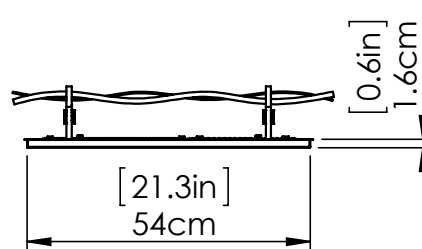

WARRANTY

- 5 Years Residential
- 20,000 Hours Commercial