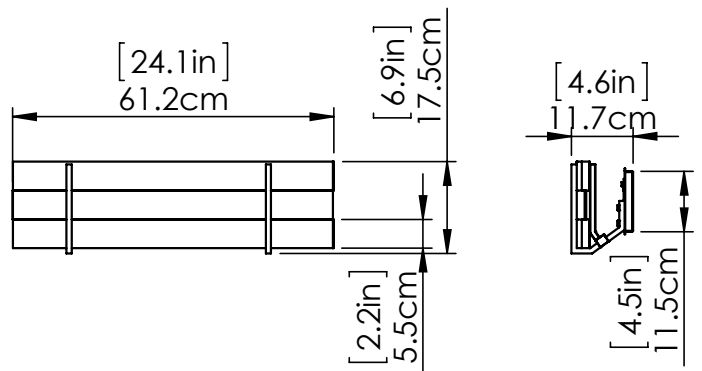

TIDES CCT LED

| VANITY

SKU | DVP15793

FINISH OPTIONS

- Ebony with Silk Screened White Glass
- Chrome with Silk Screened White Glass
- Venetian Brass with Silk Screened White Glass

DIMENSIONS

- Length / Ø:** 24"
- Width:** N/A"
- Height:** 7"
- Depth:** 4.5"
- Minimum Height:** 7"
- Maximum Height:** 7"

INTEGRATED LED INFORMATION

- Wattage:** 20W
- Initial Lumens:** 2000
- Colour Temperature:** 3000K / 4000K / 5000K
- CRI:** 90+
- Voltage:** 120
- Dimmable:** Yes
- Required Dimmer:** ELV

PIPE / CHAIN / CORD INFORMATION

- Pipe/Chain Kit Included:** No
- Pipe Information:** No Pipe Included
- Chain Information:** No Chain Included
- Wire/Cord Information:** 8 Inches
- Max Sloped Ceiling Angle:** N/A
- *Conversion 19° to 45° : ASY0101+Finish (2 loops + 1 chain):
For Additional Cost*