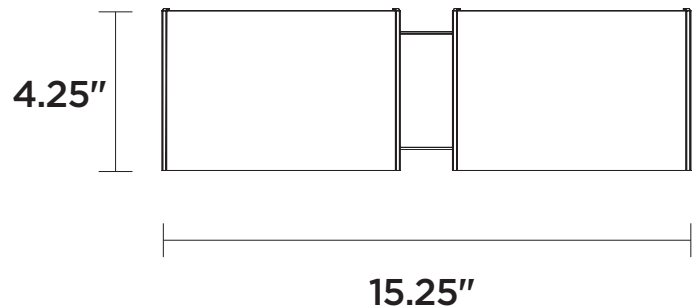

VANGUARD AC LED

| VANITY

SKU | DVP1792

FINISH OPTIONS

Chrome with Half Opal Glass (CH-OP)
Satin Nickel with Half Opal Glass (SN-OP)

DIMENSIONS

Length / Ø: 15.25"
Width: N/A"
Height: 4.25"
Depth: 2.75"
Minimum Height: N/A"
Maximum Height: N/A"

INTEGRATED LED INFORMATION

Wattage: 21W
Initial Lumens: 800
Colour Temperature: 3000K
CRI: 80+
Voltage: 120
Dimmable: Yes
Required Dimmer: ELV DIMMER RECOMMENDED

PIPE / CHAIN / CORD INFORMATION

Pipe/Chain Kit Included: Not Included
Pipe Information: N/A
Chain Information: N/A
Wire/Cord Information: N/A
Max Sloped Ceiling Angle: N/A
**Conversion 19° to 45° : ASY0101+Finish (2 loops + 1 chain):
For Additional Cost*