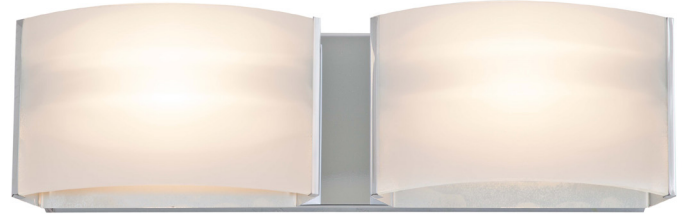

VANGUARD AC LED

| VANITY

SKU | DVP1792

FINISH OPTIONS

Chrome with Half Opal Glass (CH-OP)
Satin Nickel with Half Opal Glass (SN-OP)

DIMENSIONS

Length / Ø: 15.25"
Width: N/A"
Height: 4.25"
Depth: 2.75"
Minimum Height: N/A"
Maximum Height: N/A"

INTEGRATED LED INFORMATION

Wattage: 21W
Initial Lumens: 800
Colour Temperature: 3000K
CRI: 80+
Voltage: 120
Dimmable: Yes
Required Dimmer: ELV DIMMER RECOMMENDED

PIPE / CHAIN / CORD INFORMATION

Pipe/Chain Kit Included: Not Included
Pipe Information: N/A
Chain Information: N/A
Wire/Cord Information: N/A
Max Sloped Ceiling Angle: N/A
**Conversion 19° to 45° : ASY0101+Finish (2 loops + 1 chain):
For Additional Cost*