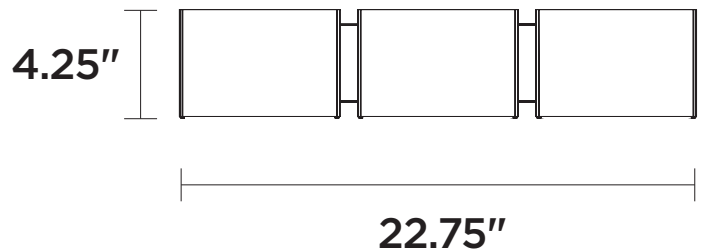

PIPE / CHAIN / CORD INFORMATION

Pipe/Chain Kit Included: Not Included
Pipe Information: N/A
Chain Information: N/A
Wire/Cord Information: N/A
Max Sloped Ceiling Angle: N/A
**Conversion 19° to 45°: ASY0101+Finish (2 loops + 1 chain):
For Additional Cost*