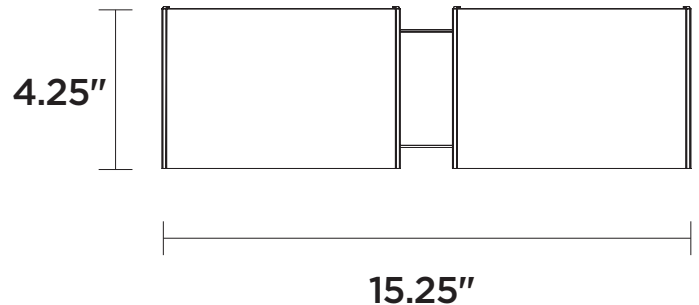

ADDITIONAL INFORMATION

Wall and Ceiling Mountable: No
Up and Down Mountable: N/A
Location Certification: Dry Locations Only
ADA Compliant: No

WARRANTY

5 Years Residential
20,000 Hours Commercial